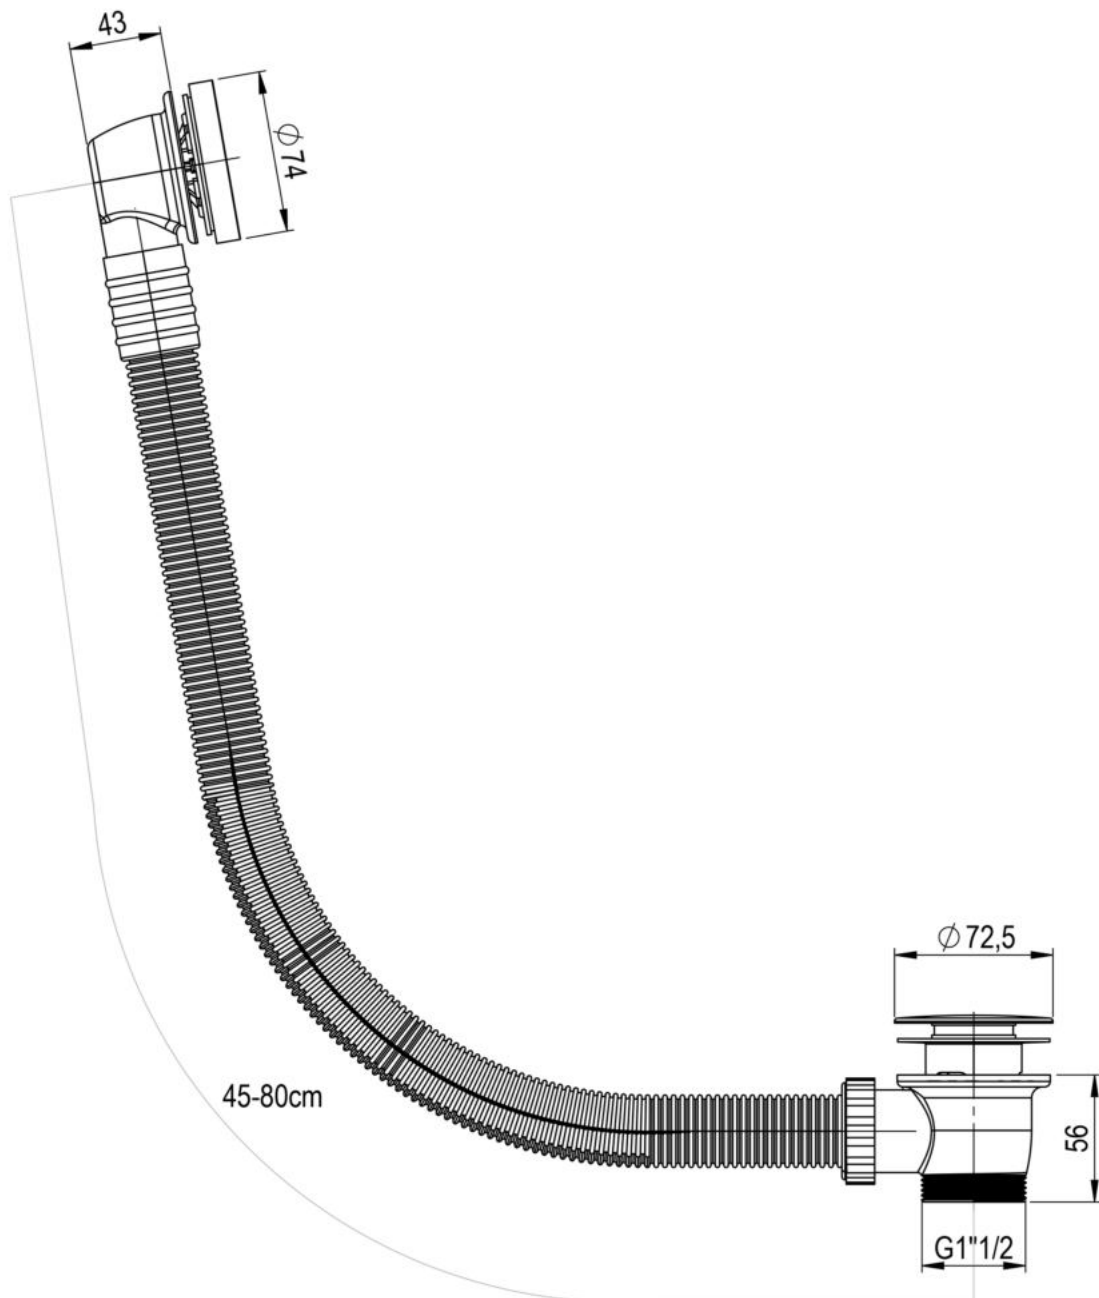

Technical Drawing

Product code: 23809CCBBR

Product range: VOS Brushed Brass

www.justtapsplus.co.uk

technical@jtpuk.co.uk

01895 442211