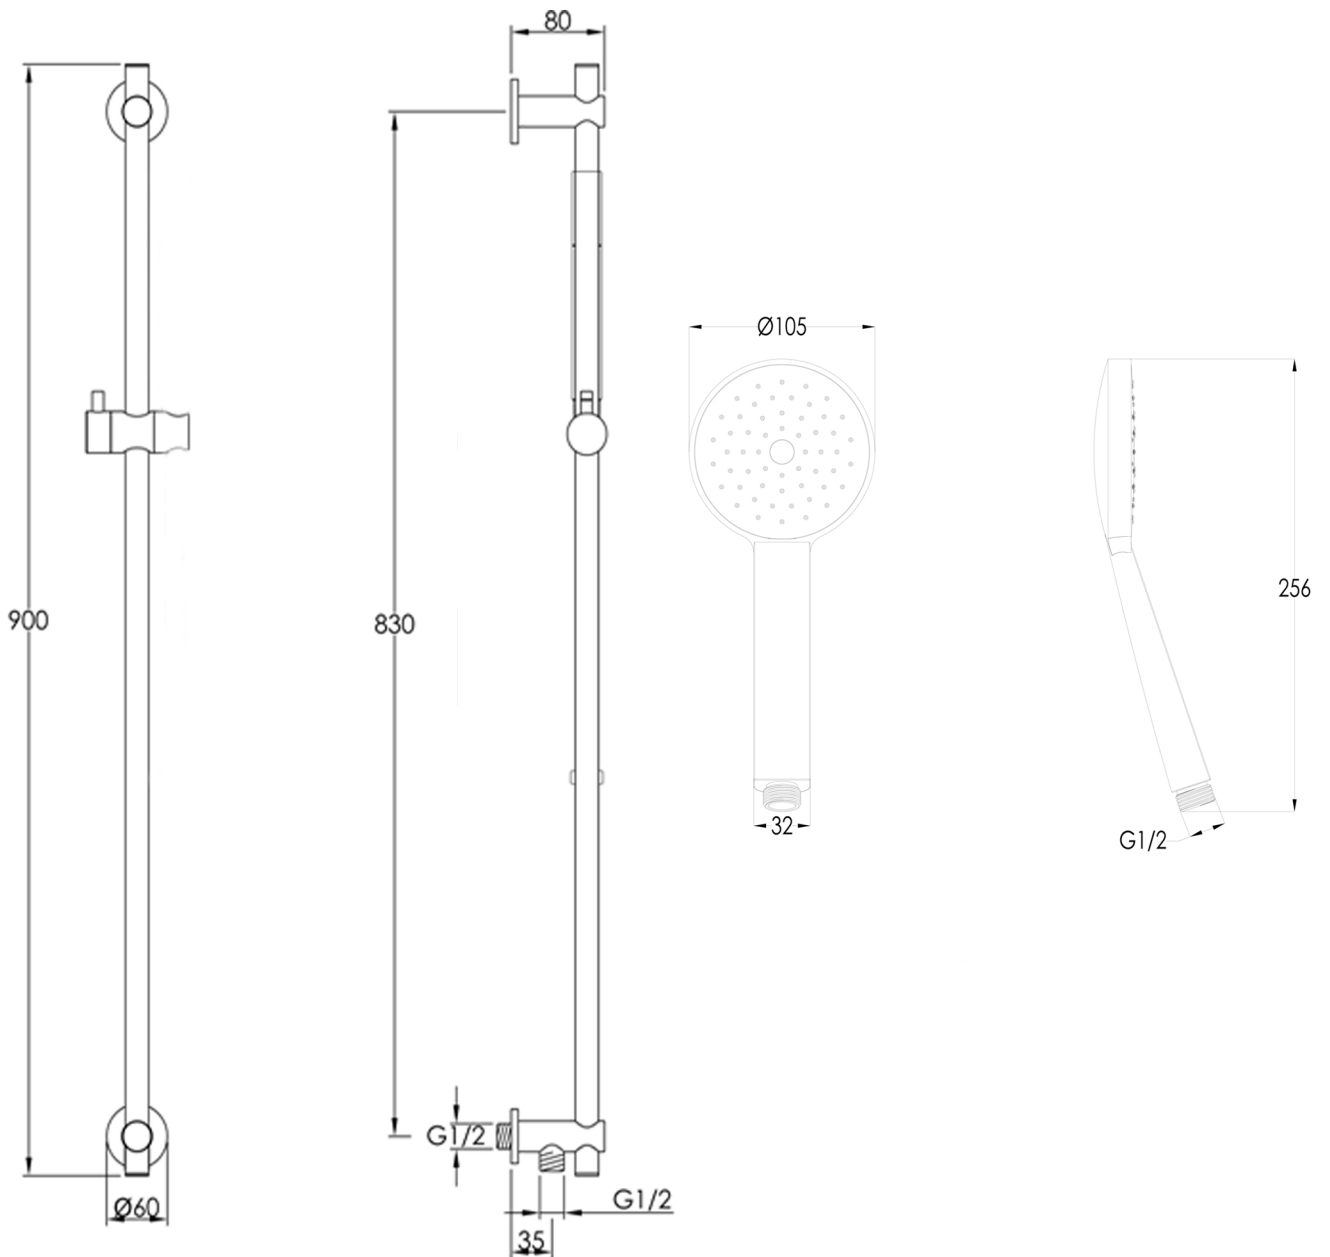

Technical Drawing

Product code: 28129510MB, 23129510BBR, 27129510BBL

Product range: VOS Matt Black

www.jtpuk.co.uk

technical@jtpuk.co.uk

01895 442211