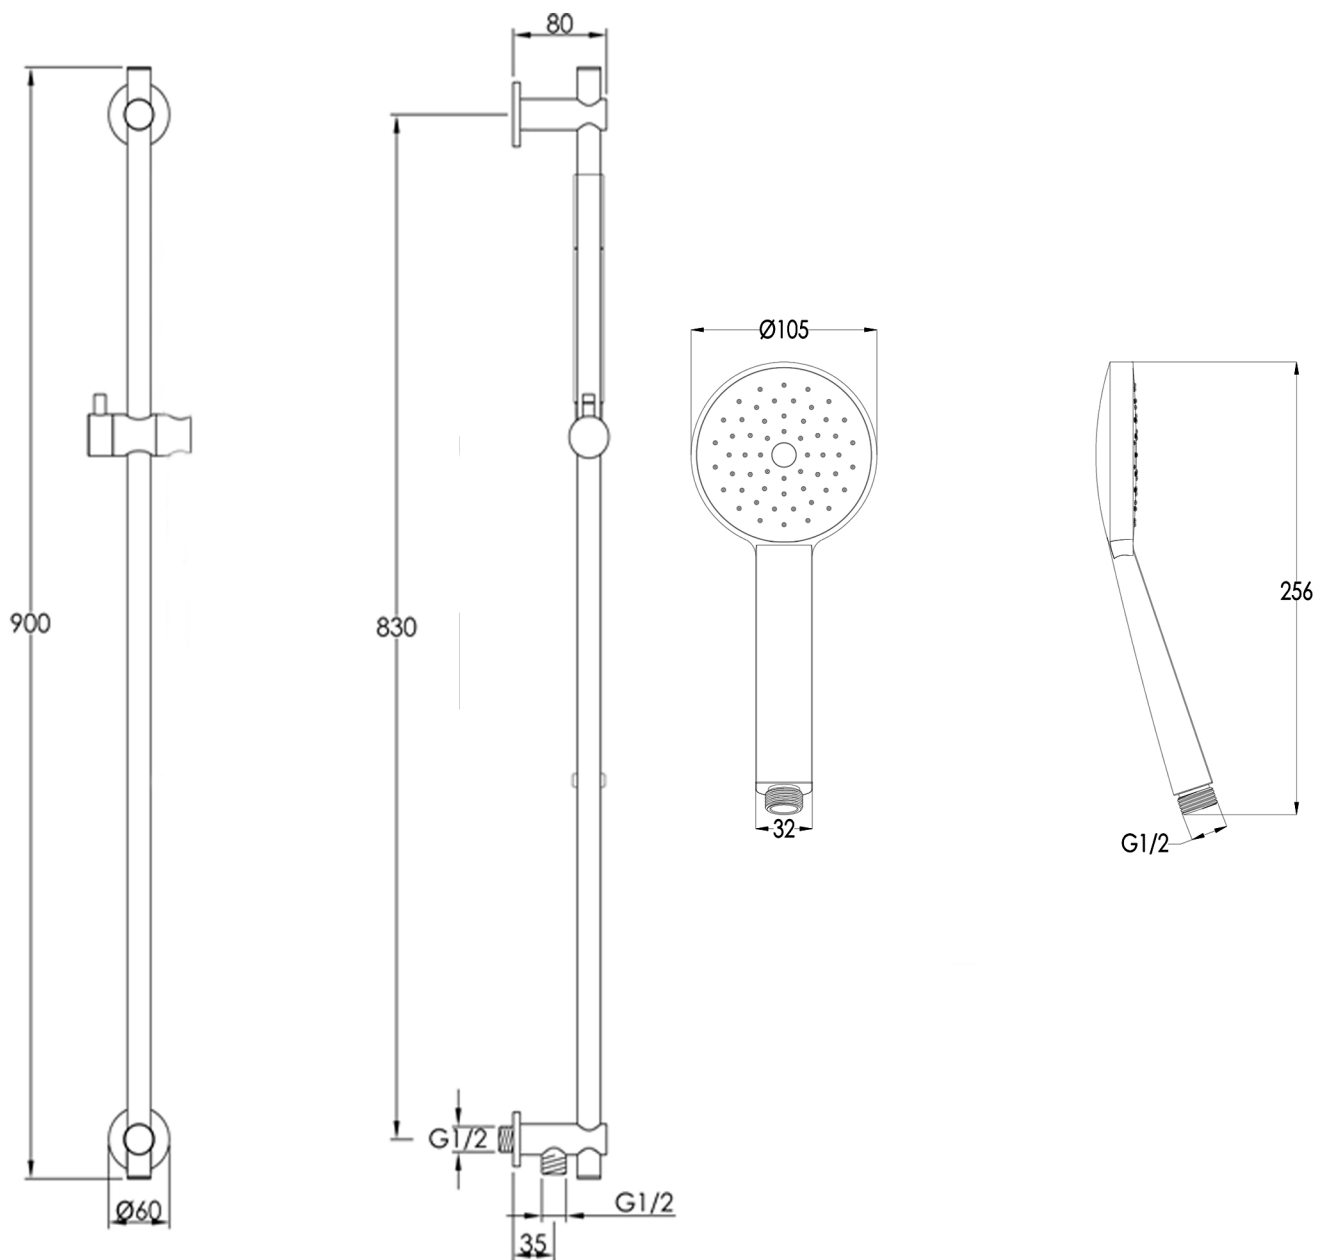

Technical Drawing

Product code: 28129510MB, 23129510BBR, 2712951BBL

Product range: VOS Matt Black

www.jtpuk.co.uk

technical@jtpuk.co.uk

01895 442211