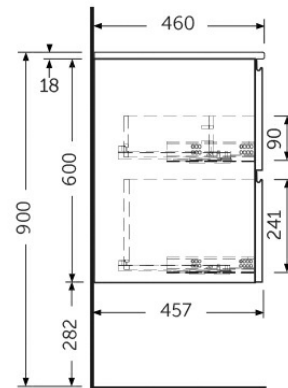

RAK-JOY - JOYWH100PWH

Wall Hung Vanity Unit, Pure White

RAK
CERAMICS

Technical specifications

Dimensions: 1000 x 460 mm

Color: Pure White

Suites: [RAK-JOY](#)

Code	Name
JOYWH100PWH	100CM Wall Hung Vanity Unit

Dimensions: All dimensions in mm tolerance $\pm 5\%$ for below 200mm and $\pm 3\%$ for above 200mm.

Note: Due to a continuing development programme to improve design and performance, the manufacturer reserves all rights to vary specifications without prior information.