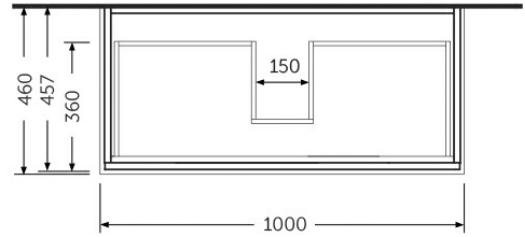

RAK-JOY - JOYWH100PWH

Wall Hung Vanity Unit, Pure White

RAK
CERAMICS

Technical specifications

Dimensions: 1000 x 460 mm

Color: Pure White

Suites: [RAK-JOY](#)

Code	Name
JOYWH100PWH	100CM Wall Hung Vanity Unit

Dimensions: All dimensions in mm tolerance $\pm 5\%$ for below 200mm and $\pm 3\%$ for above 200mm.

Note: Due to a continuing development programme to improve design and performance, the manufacturer reserves all rights to vary specifications without prior information.