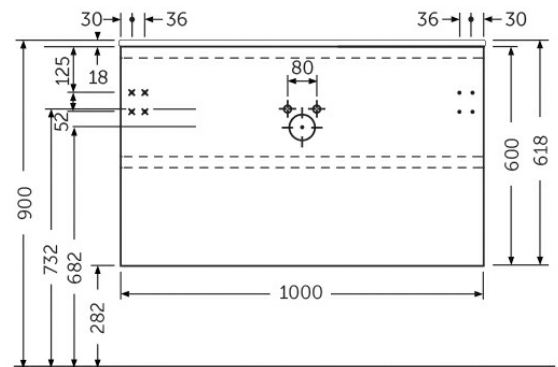

RAK-JOY - JOYWH100PWH

Wall Hung Vanity Unit, Pure White

RAK
CERAMICS

Technical specifications

Dimensions: 1000 x 460 mm

Color: Pure White

Suites: [RAK-JOY](#)

Code	Name
JOYWH100PWH	100CM Wall Hung Vanity Unit

Dimensions: All dimensions in mm tolerance $\pm 5\%$ for below 200mm and $\pm 3\%$ for above 200mm.

Note: Due to a continuing development programme to improve design and performance, the manufacturer reserves all rights to vary specifications without prior information.