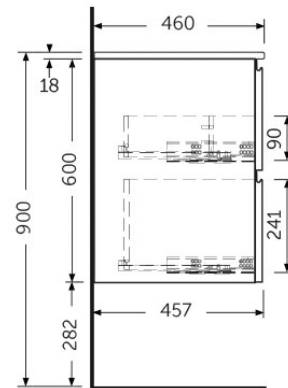

RAK-JOY - JOYWH100EGY

Wall Hung Vanity Unit, Grey Elm

RAK
CERAMICS

Technical specifications

Dimensions: 1000 x 460 mm

Color: Grey Elm

Suites: [RAK-JOY](#)

Code	Name
JOYWH100EGY	100CM Wall Hung Vanity Unit - Grey Elm

Dimensions: All dimensions in mm tolerance $\pm 5\%$ for below 200mm and $\pm 3\%$ for above 200mm.

Note: Due to a continuing development programme to improve design and performance, the manufacturer reserves all rights to vary specifications without prior information.