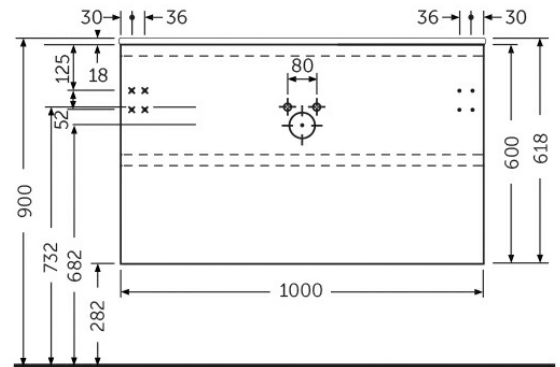

RAK-JOY - JOYWH100EGY

Wall Hung Vanity Unit, Grey Elm

RAK
CERAMICS

Technical specifications

Dimensions: 1000 x 460 mm

Color: Grey Elm

Suites: [RAK-JOY](#)

Code	Name
JOYWH100EGY	100CM Wall Hung Vanity Unit - Grey Elm

Dimensions: All dimensions in mm tolerance $\pm 5\%$ for below 200mm and $\pm 3\%$ for above 200mm.

Note: Due to a continuing development programme to improve design and performance, the manufacturer reserves all rights to vary specifications without prior information.