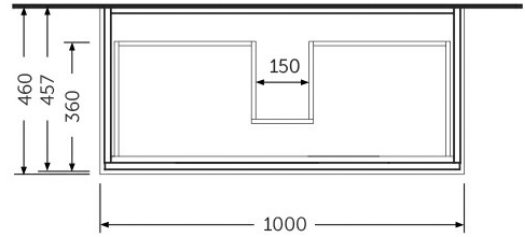

RAK-JOY - JOYWH100EGY

Wall Hung Vanity Unit, Grey Elm

RAK
CERAMICS

Technical specifications

Dimensions: 1000 x 460 mm

Color: Grey Elm

Suites: [RAK-JOY](#)

Code	Name
JOYWH100EGY	100CM Wall Hung Vanity Unit - Grey Elm

Dimensions: All dimensions in mm tolerance $\pm 5\%$ for below 200mm and $\pm 3\%$ for above 200mm.

Note: Due to a continuing development programme to improve design and performance, the manufacturer reserves all rights to vary specifications without prior information.