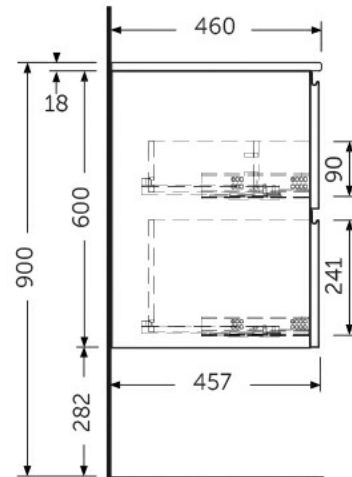

RAK-JOY - JOYWH080EGY

Wall Hung Vanity Unit, Grey Elm

RAK
CERAMICS

Technical specifications

Dimensions: 800 x 460 mm

Color: Grey Elm

Suites: [RAK-JOY](#)

Code	Name
JOYWH080EGY	80CM Wall Hung Vanity Unit - Grey Elm

Dimensions: All dimensions in mm tolerance $\pm 5\%$ for below 200mm and $\pm 3\%$ for above 200mm.

Note: Due to a continuing development programme to improve design and performance, the manufacturer reserves all rights to vary specifications without prior information.