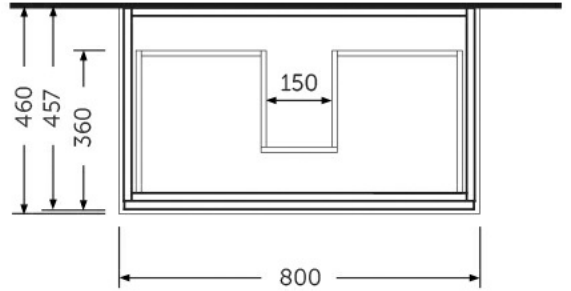

RAK-JOY - JOYWH080EGY

Wall Hung Vanity Unit, Grey Elm

RAK
CERAMICS

Technical specifications

Dimensions: 800 x 460 mm

Color: Grey Elm

Suites: [RAK-JOY](#)

Code	Name
JOYWH080EGY	80CM Wall Hung Vanity Unit - Grey Elm

Dimensions: All dimensions in mm tolerance $\pm 5\%$ for below 200mm and $\pm 3\%$ for above 200mm.

Note: Due to a continuing development programme to improve design and performance, the manufacturer reserves all rights to vary specifications without prior information.