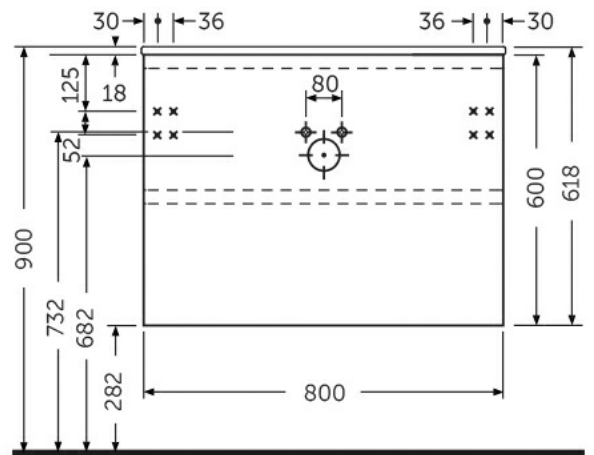

RAK-JOY - JOYWH080EGY

Wall Hung Vanity Unit, Grey Elm

RAK
CERAMICS

Technical specifications

Dimensions: 800 x 460 mm

Color: Grey Elm

Suites: [RAK-JOY](#)

Code	Name
JOYWH080EGY	80CM Wall Hung Vanity Unit - Grey Elm

Dimensions: All dimensions in mm tolerance $\pm 5\%$ for below 200mm and $\pm 3\%$ for above 200mm.

Note: Due to a continuing development programme to improve design and performance, the manufacturer reserves all rights to vary specifications without prior information.