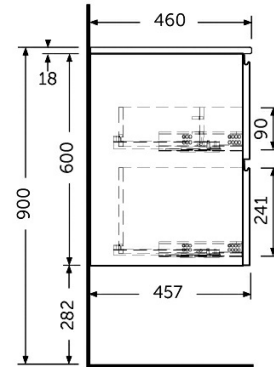

RAK-JOY - JOYWH060PWH

Wall Hung Vanity Unit, Pure White

RAK
CERAMICS

Technical specifications

Dimensions: 600 x 460 mm

Color: Pure White

Suites: [RAK-JOY](#)

Code	Name
JOYWH060PWH	60CM Wall Hung Vanity Unit

Dimensions: All dimensions in mm tolerance $\pm 5\%$ for below 200mm and $\pm 3\%$ for above 200mm.
Note: Due to a continuing development programme to improve design and performance, the manufacturer reserves all rights to vary specifications without prior information.
Please note accessories are for photographic use only.