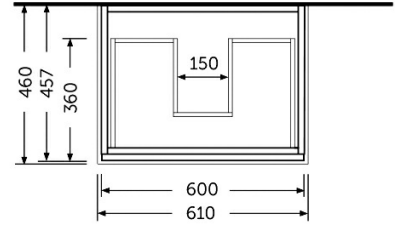

RAK-JOY - JOYWH060PWH

Wall Hung Vanity Unit, Pure White

RAK
CERAMICS

Technical specifications

Dimensions: 600 x 460 mm

Color: Pure White

Suites: [RAK-JOY](#)

Code	Name
JOYWH060PWH	60CM Wall Hung Vanity Unit

Dimensions: All dimensions in mm tolerance $\pm 5\%$ for below 200mm and $\pm 3\%$ for above 200mm.
Note: Due to a continuing development programme to improve design and performance, the manufacturer reserves all rights to vary specifications without prior information.
Please note accessories are for photographic use only.