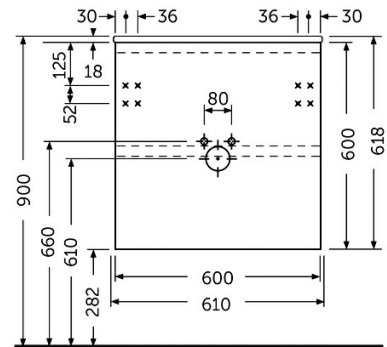

RAK-JOY - JOYWH060PWH

Wall Hung Vanity Unit, Pure White

RAK
CERAMICS

Technical specifications

Dimensions: 600 x 460 mm

Color: Pure White

Suites: [RAK-JOY](#)

Code	Name
JOYWH060PWH	60CM Wall Hung Vanity Unit

Dimensions: All dimensions in mm tolerance $\pm 5\%$ for below 200mm and $\pm 3\%$ for above 200mm.
Note: Due to a continuing development programme to improve design and performance, the manufacturer reserves all rights to vary specifications without prior information.
Please note accessories are for photographic use only.