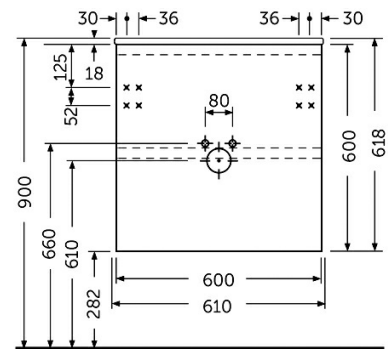

RAK-JOY - JOYWH060EGY

Wall Hung Vanity Unit, Grey Elm

RAK
CERAMICS

Technical specifications

Dimensions: 600 x 460 mm

Color: Grey Elm

Suites: [RAK-JOY](#)

Code **Name**

JOYWH060UGY 60CM Wall Hung Vanity Unit - Urban Grey

Dimensions: All dimensions in mm tolerance $\pm 5\%$ for below 200mm and $\pm 3\%$ for above 200mm.
 Note: Due to a continuing development programme to improve design and performance, the manufacturer reserves all rights to vary specifications without prior information.
 Please note accessories are for photographic use only.