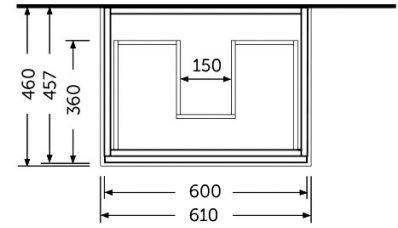

RAK-JOY - JOYWH060EGY

Wall Hung Vanity Unit, Grey Elm

RAK
CERAMICS

Technical specifications

Dimensions: 600 x 460 mm

Color: Grey Elm

Suites: [RAK-JOY](#)

Code **Name**

JOYWH060UGY 60CM Wall Hung Vanity Unit - Urban Grey

Dimensions: All dimensions in mm tolerance $\pm 5\%$ for below 200mm and $\pm 3\%$ for above 200mm.
 Note: Due to a continuing development programme to improve design and performance, the manufacturer reserves all rights to vary specifications without prior information.
 Please note accessories are for photographic use only.