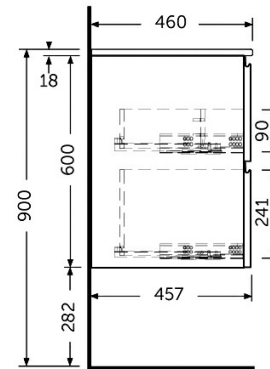

RAK-JOY - JOYWH060EGY

Wall Hung Vanity Unit, Grey Elm

RAK
CERAMICS

Technical specifications

Dimensions: 600 x 460 mm

Color: Grey Elm

Suites: [RAK-JOY](#)

Code **Name**

JOYWH060UGY 60CM Wall Hung Vanity Unit - Urban Grey

Dimensions: All dimensions in mm tolerance $\pm 5\%$ for below 200mm and $\pm 3\%$ for above 200mm.
 Note: Due to a continuing development programme to improve design and performance, the manufacturer reserves all rights to vary specifications without prior information.
 Please note accessories are for photographic use only.