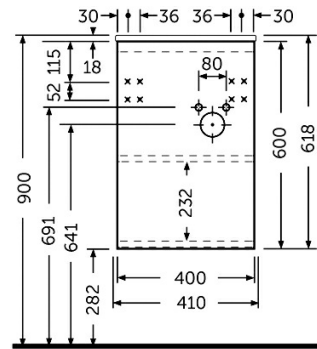

RAK-JOY - JOYWH040EGY

Wall Hung Vanity Unit, Grey Elm

RAK
CERAMICS

Technical specifications

Dimensions: 400 x 210 mm

Color: Grey Elm

Suites: [RAK-JOY](#)

Code	Name
JOYWH040EGY	40CM Wall Hung Vanity Unit - Grey Elm

Dimensions: All dimensions in mm tolerance $\pm 5\%$ for below 200mm and $\pm 3\%$ for above 200mm.

Note: Due to a continuing development programme to improve design and performance, the manufacturer reserves all rights to vary specifications without prior information.