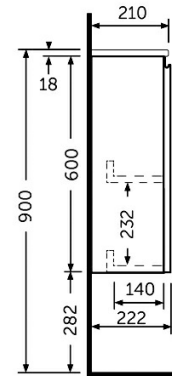

RAK-JOY - JOYWH040EGY

Wall Hung Vanity Unit, Grey Elm

RAK
CERAMICS

Technical specifications

Dimensions: 400 x 210 mm

Color: Grey Elm

Suites: [RAK-JOY](#)

Code	Name
JOYWH040EGY	40CM Wall Hung Vanity Unit - Grey Elm

Dimensions: All dimensions in mm tolerance $\pm 5\%$ for below 200mm and $\pm 3\%$ for above 200mm.

Note: Due to a continuing development programme to improve design and performance, the manufacturer reserves all rights to vary specifications without prior information.