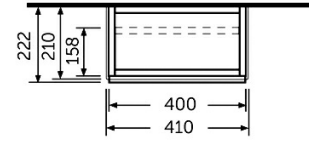

RAK-JOY - JOYWH040EGY

Wall Hung Vanity Unit, Grey Elm

RAK
CERAMICS

Technical specifications

Dimensions: 400 x 210 mm

Color: Grey Elm

Suites: [RAK-JOY](#)

Code	Name
JOYWH040EGY	40CM Wall Hung Vanity Unit - Grey Elm

Dimensions: All dimensions in mm tolerance $\pm 5\%$ for below 200mm and $\pm 3\%$ for above 200mm.

Note: Due to a continuing development programme to improve design and performance, the manufacturer reserves all rights to vary specifications without prior information.