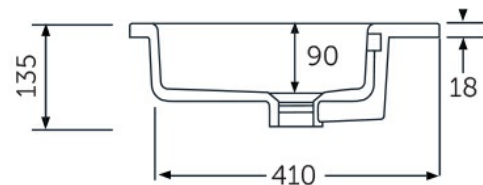

### Technical specifications

Dimensions: 410 x 220 mm

Color: Pure White

Shape of basin: Rectangle

Suites: [RAK-JOY](#)

### Name

JOYWB4106AWHA 40CM Drop In Wash Basin

Dimensions: All dimensions in mm tolerance  $\pm 5\%$  for below 200mm and  $\pm 3\%$  for above 200mm.

Note: Due to a continuing development programme to improve design and performance, the manufacturer reserves all rights to vary specifications without prior information.