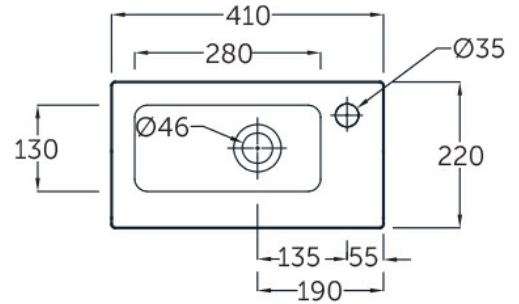

### Technical specifications

Dimensions: 410 x 220 mm

Color: Pure White

Shape of basin: Rectangle

Suites: [RAK-JOY](#)

### Name

JOYWB4106AWHA 40CM Drop In Wash Basin

Dimensions: All dimensions in mm tolerance  $\pm 5\%$  for below 200mm and  $\pm 3\%$  for above 200mm.

Note: Due to a continuing development programme to improve design and performance, the manufacturer reserves all rights to vary specifications without prior information.