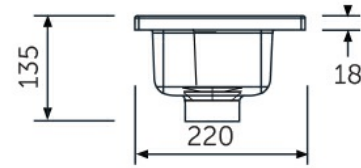

### Technical specifications

Dimensions: 410 x 220 mm

Color: Pure White

Shape of basin: Rectangle

Suites: [RAK-JOY](#)

### Name

JOYWB4106AWHA 40CM Drop In Wash Basin

Dimensions: All dimensions in mm tolerance  $\pm 5\%$  for below 200mm and  $\pm 3\%$  for above 200mm.

Note: Due to a continuing development programme to improve design and performance, the manufacturer reserves all rights to vary specifications without prior information.