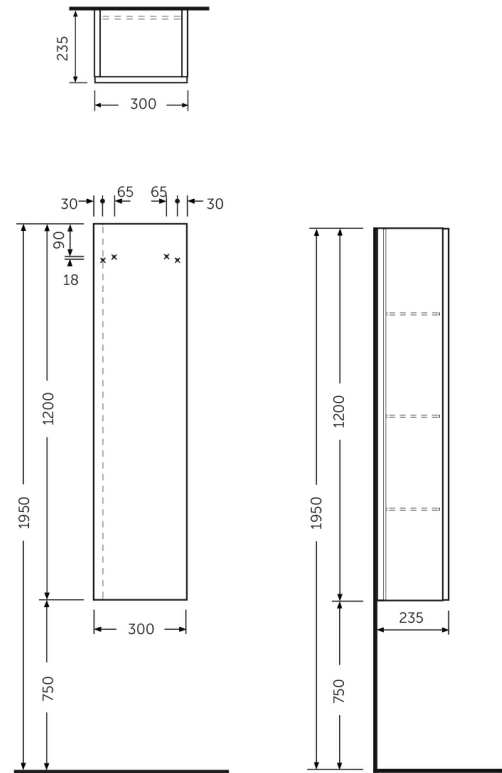

RAK-JOY - JOYTS120EGY

Wall Hung Tall Cabinet, Grey Elm

RAK
CERAMICS

Technical specifications

Dimensions: 300 x 235 mm

Color: Grey Elm

Suites: [RAK-JOY](#)

Code Name

JOYTS120EGY 120CM Wall Hung Tall Cabinet - Grey Elm

Dimensions: All dimensions in mm tolerance $\pm 5\%$ for below 200mm and $\pm 3\%$ for above 200mm.

Note: Due to a continuing development programme to improve design and performance, the manufacturer reserves all rights to vary specifications without prior information.