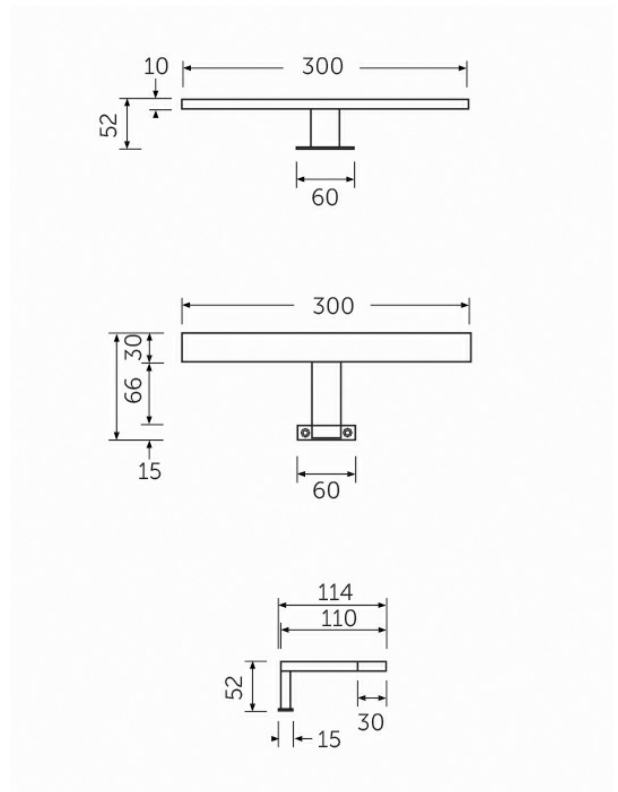

**RAK-JOY - JOYTB6000CR1**  
**TOP MOUNTED T-BAR LIGHT - ABS**

**Technical specifications**

Dimensions:	300 x 52 mm
Color:	Chrome
Code:	
Suites:	<a href="#">RAK-JOY</a>

Code	Name
JOYTB6000CR1	RAK-JOY TOP MOUNTED T-BAR LIGHT - BRASS

Dimensions: All dimensions in mm tolerance  $\pm 5\%$  for below 200mm and  $\pm 3\%$  for above 200mm.  
 Note: Due to a continuing development programme to improve design and performance, the manufacturer reserves all rights to vary specifications without prior information.  
 Please note accessories are for photographic use only.