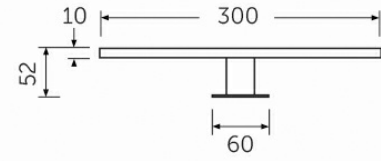

### Technical specifications

Dimensions: 300 x 52 mm

Color: Chrome

Code:

Suites: [RAK-JOY](#)

Code	Name
JOYTB6000CR	TOP MOUNTED T-BAR LIGHT

Dimensions: All dimensions in mm tolerance  $\pm 5\%$  for below 200mm and  $\pm 3\%$  for above 200mm.