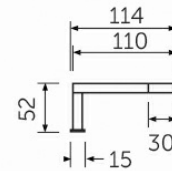

### Technical specifications

Dimensions: 300 x 52 mm

Color: Chrome

Code:

Suites: [RAK-JOY](#)

Code	Name
JOYTB6000CR	TOP MOUNTED T-BAR LIGHT

Dimensions: All dimensions in mm tolerance  $\pm 5\%$  for below 200mm and  $\pm 3\%$  for above 200mm.