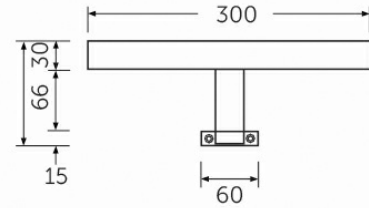

### Technical specifications

Dimensions: 300 x 52 mm

Color: Chrome

Code:

Suites: [RAK-JOY](#)

Code	Name
JOYTB6000CR	TOP MOUNTED T-BAR LIGHT

Dimensions: All dimensions in mm tolerance  $\pm 5\%$  for below 200mm and  $\pm 3\%$  for above 200mm.