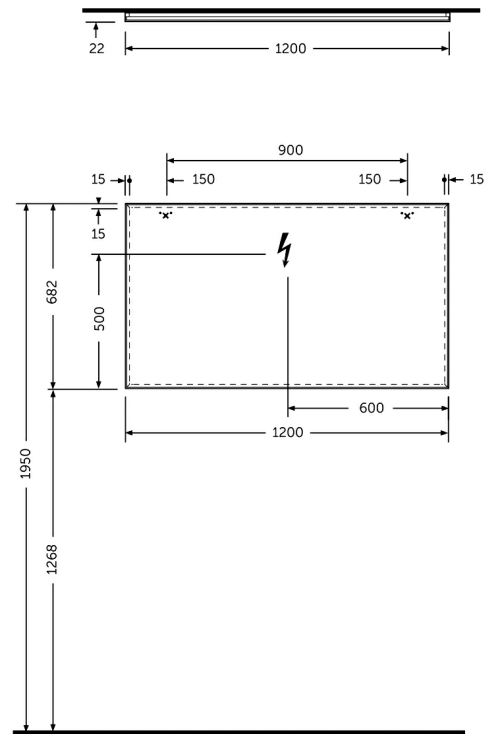

RAK-JOY - JOYMR12068STD

RAK-JOY - JOYMR12068STD Mirrors

RAK
CERAMICS

Technical specifications

Dimensions: 682 x 1200 x 32 mm

Color: Mirror

Light: No

Cable: NA

Suites: [RAK-JOY](#)

Dimensions: All dimensions in mm tolerance $\pm 5\%$ for below 200mm and $\pm 3\%$ for above 200mm.
Note: Due to a continuing development programme to improve design and performance, the manufacturer reserves all rights to vary specifications without prior information.
Please note accessories are for photographic use only.