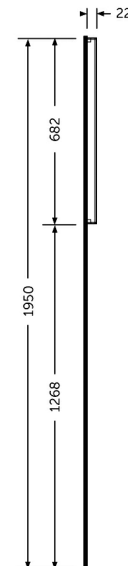

RAK-JOY - JOYMR12068STD

RAK-JOY - JOYMR12068STD Mirrors

RAK
CERAMICS

Technical specifications

Dimensions: 682 x 1200 x 32 mm

Color: Mirror

Light: No

Cable: NA

Suites: [RAK-JOY](#)

Dimensions: All dimensions in mm tolerance $\pm 5\%$ for below 200mm and $\pm 3\%$ for above 200mm.
Note: Due to a continuing development programme to improve design and performance, the manufacturer reserves all rights to vary specifications without prior information.
Please note accessories are for photographic use only.