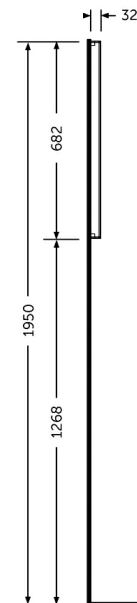

### Technical specifications

Dimensions: 682 x 1200 x 32 mm

Color: Mirror

Light: Yes

Cable: NA

Demister Pad: yes

Suites: [RAK-JOY](#)

Dimensions: All dimensions in mm tolerance  $\pm 5\%$  for below 200mm and  $\pm 3\%$  for above 200mm.