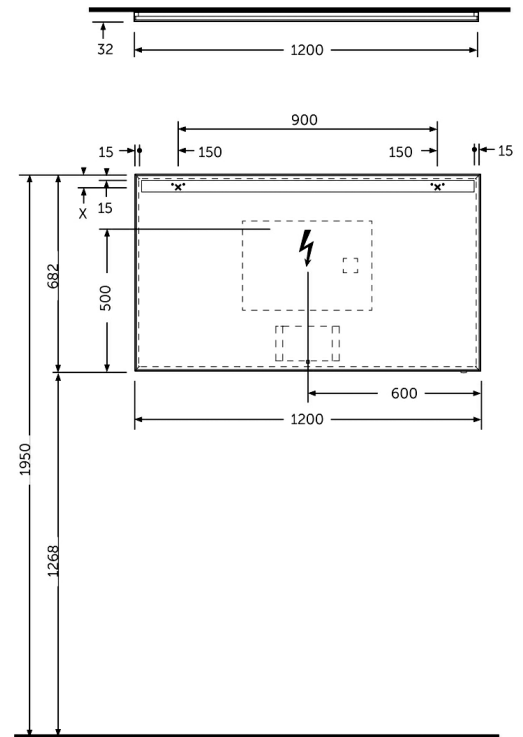

### Technical specifications

Dimensions: 682 x 1200 x 32 mm

Color: Mirror

Light: Yes

Cable: NA

Demister Pad: yes

Suites: [RAK-JOY](#)

Dimensions: All dimensions in mm tolerance  $\pm 5\%$  for below 200mm and  $\pm 3\%$  for above 200mm.