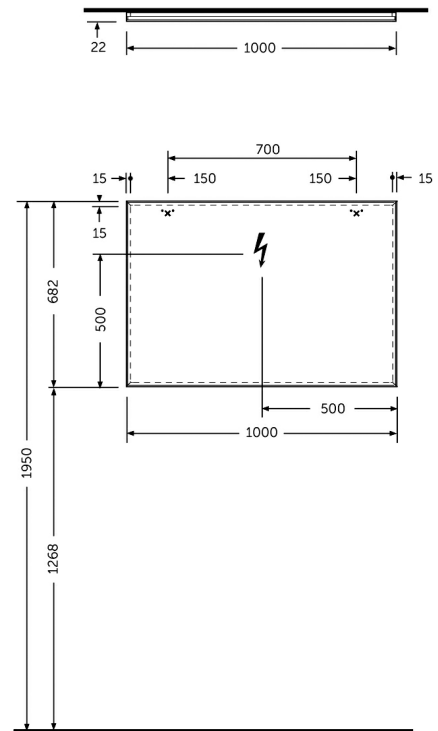

# RAK-JOY - JOYMR10068STD

### Technical specifications

Dimensions: 682 x 1000 x 32 mm

Color: Mirror

Light: No

Cable: NA

Suites: [RAK-JOY](#)

Dimensions: All dimensions in mm tolerance  $\pm 5\%$  for below 200mm and  $\pm 3\%$  for above 200mm.  
 Note: Due to a continuing development programme to improve design and performance, the manufacturer reserves all rights to vary specifications without prior information.  
 Please note accessories are for photographic use only.