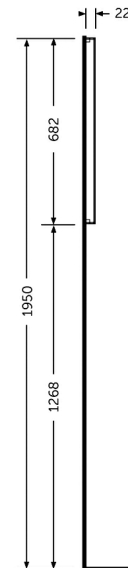

# RAK-JOY - JOYMR10068STD

## RAK-JOY - JOYMR10068STD Mirrors

**RAK**  
CERAMICS

### Technical specifications

Dimensions: 682 x 1000 x 32 mm

Color: Mirror

Light: No

Cable: NA

Suites: [RAK-JOY](#)

Dimensions: All dimensions in mm tolerance  $\pm 5\%$  for below 200mm and  $\pm 3\%$  for above 200mm.  
 Note: Due to a continuing development programme to improve design and performance, the manufacturer reserves all rights to vary specifications without prior information.  
 Please note accessories are for photographic use only.