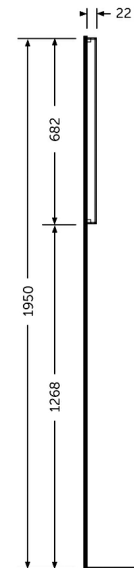

RAK-JOY - JOYMR08068STD

RAK-JOY - JOYMR08068STD Mirrors

RAK
CERAMICS

Technical specifications

Dimensions: 682 x 800 x 32 mm

Color: Mirror

Light: No

Cable: NA

Suites: [RAK-JOY](#)

Dimensions: All dimensions in mm tolerance $\pm 5\%$ for below 200mm and $\pm 3\%$ for above 200mm.
 Note: Due to a continuing development programme to improve design and performance, the manufacturer reserves all rights to vary specifications without prior information.
 Please note accessories are for photographic use only.