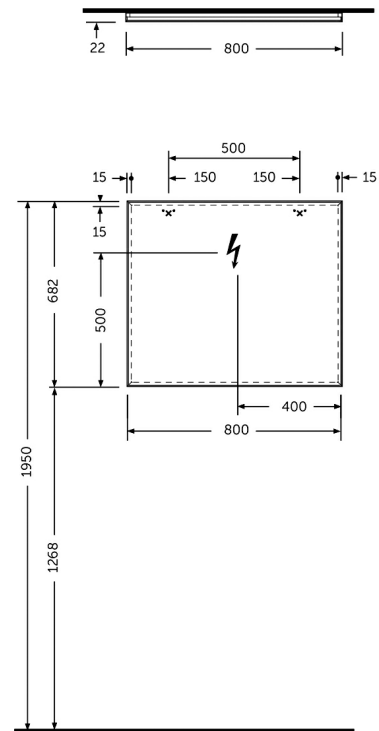

RAK-JOY - JOYMR08068STD

RAK-JOY - JOYMR08068STD Mirrors

RAK
CERAMICS

Technical specifications

Dimensions: 682 x 800 x 32 mm

Color: Mirror

Light: No

Cable: NA

Suites: [RAK-JOY](#)

Dimensions: All dimensions in mm tolerance $\pm 5\%$ for below 200mm and $\pm 3\%$ for above 200mm.
 Note: Due to a continuing development programme to improve design and performance, the manufacturer reserves all rights to vary specifications without prior information.
 Please note accessories are for photographic use only.