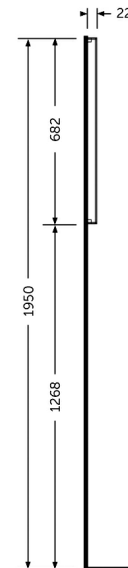

# RAK-JOY - JOYMR06068STD

## RAK-JOY - JOYMR06068STD Mirrors

**RAK**  
CERAMICS

### Technical specifications

Dimensions: 682 x 600 x 32 mm

Color: Mirror

Light: No

Cable: NA

Suites: [RAK-JOY](#)

Dimensions: All dimensions in mm tolerance  $\pm 5\%$  for below 200mm and  $\pm 3\%$  for above 200mm.  
Note: Due to a continuing development programme to improve design and performance, the manufacturer reserves all rights to vary specifications without prior information.  
Please note accessories are for photographic use only.