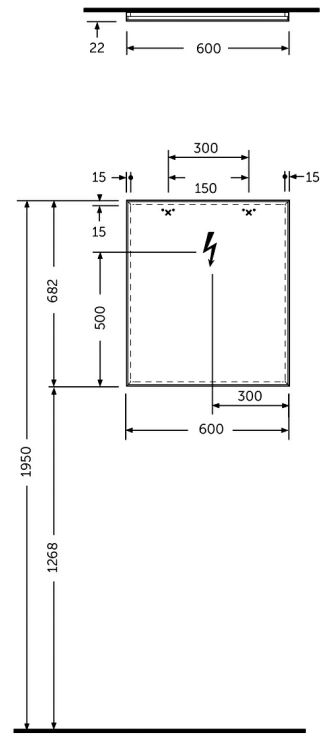

# RAK-JOY - JOYMR06068STD

## RAK-JOY - JOYMR06068STD Mirrors

**RAK**  
CERAMICS

### Technical specifications

Dimensions: 682 x 600 x 32 mm

Color: Mirror

Light: No

Cable: NA

Suites: [RAK-JOY](#)

Dimensions: All dimensions in mm tolerance  $\pm 5\%$  for below 200mm and  $\pm 3\%$  for above 200mm.  
Note: Due to a continuing development programme to improve design and performance, the manufacturer reserves all rights to vary specifications without prior information.  
Please note accessories are for photographic use only.