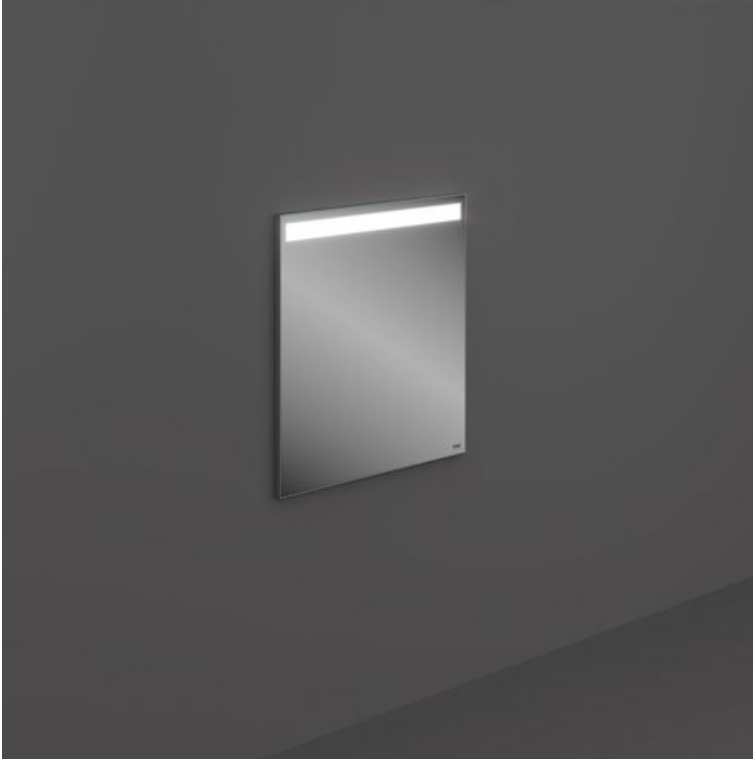

# RAK-JOY - JOYMR06068LED

## RAK-JOY - JOYMR06068LED Mirrors

**RAK**  
CERAMICS

### Technical specifications

Dimensions: 682 x 600 x 32 mm

Color: Mirror

Light: Yes

Cable: NA

Demister Pad: yes

Suites: [RAK-JOY](#)

Dimensions: All dimensions in mm tolerance  $\pm 5\%$  for below 200mm and  $\pm 3\%$  for above 200mm.  
 Note: Due to a continuing development programme to improve design and performance, the manufacturer reserves all rights to vary specifications without prior information.  
 Please note accessories are for photographic use only.