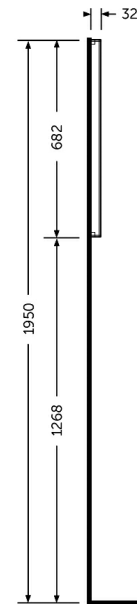

### Technical specifications

Dimensions: 682 x 600 x 32 mm

Color: Mirror

Light: Yes

Cable: NA

Demister Pad: yes

Suites: [RAK-JOY](#)

Dimensions: All dimensions in mm tolerance  $\pm 5\%$  for below 200mm and  $\pm 3\%$  for above 200mm.  
 Note: Due to a continuing development programme to improve design and performance, the manufacturer reserves all rights to vary specifications without prior information.  
 Please note accessories are for photographic use only.