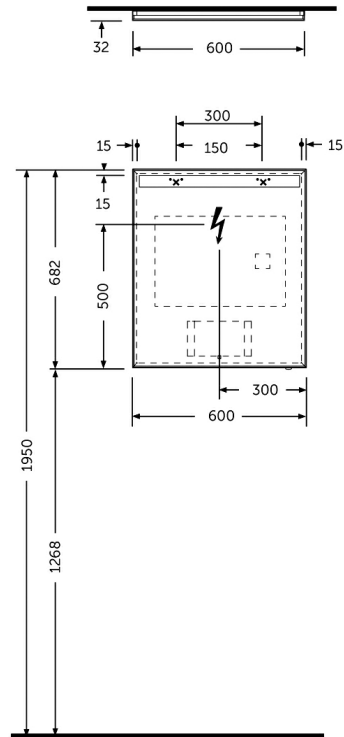

# RAK-JOY - JOYMR06068LED

### Technical specifications

Dimensions: 682 x 600 x 32 mm

Color: Mirror

Light: Yes

Cable: NA

Demister Pad: yes

Suites: [RAK-JOY](#)

Dimensions: All dimensions in mm tolerance  $\pm 5\%$  for below 200mm and  $\pm 3\%$  for above 200mm.  
 Note: Due to a continuing development programme to improve design and performance, the manufacturer reserves all rights to vary specifications without prior information.  
 Please note accessories are for photographic use only.