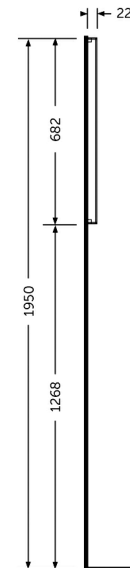

RAK-JOY - JOYMR04068STD

RAK-JOY - JOYMR04068STD Mirrors

RAK
CERAMICS

Technical specifications

Dimensions: 682 x 400 x 32 mm

Color: Mirror

Light: No

Cable: NA

Suites: [RAK-JOY](#)

Dimensions: All dimensions in mm tolerance $\pm 5\%$ for below 200mm and $\pm 3\%$ for above 200mm.
 Note: Due to a continuing development programme to improve design and performance, the manufacturer reserves all rights to vary specifications without prior information.
 Please note accessories are for photographic use only.