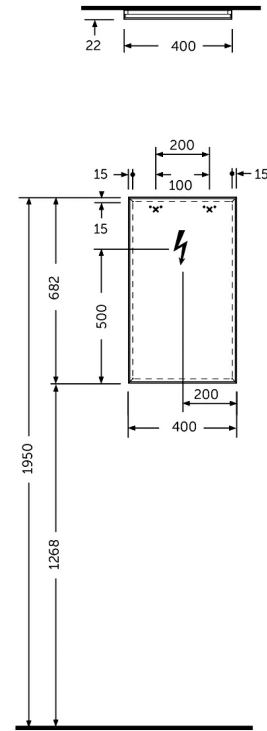

RAK-JOY - JOYMR04068STD

RAK-JOY - JOYMR04068STD Mirrors

RAK
CERAMICS

Technical specifications

Dimensions: 682 x 400 x 32 mm

Color: Mirror

Light: No

Cable: NA

Suites: [RAK-JOY](#)

Dimensions: All dimensions in mm tolerance $\pm 5\%$ for below 200mm and $\pm 3\%$ for above 200mm.
 Note: Due to a continuing development programme to improve design and performance, the manufacturer reserves all rights to vary specifications without prior information.
 Please note accessories are for photographic use only.