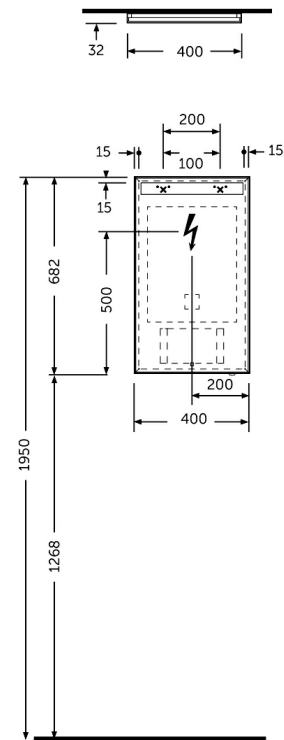

# RAK-JOY - JOYMR04068LED

### Technical specifications

Dimensions: 682 x 400 x 32 mm

Color: Mirror

Light: Yes

Cable: NA

Demister Pad: yes

Suites: [RAK-JOY](#)

Dimensions: All dimensions in mm tolerance  $\pm 5\%$  for below 200mm and  $\pm 3\%$  for above 200mm.  
 Note: Due to a continuing development programme to improve design and performance, the manufacturer reserves all rights to vary specifications without prior information.  
 Please note accessories are for photographic use only.