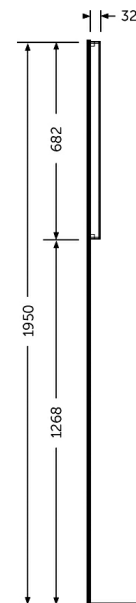

### Technical specifications

Dimensions: 682 x 400 x 32 mm

Color: Mirror

Light: Yes

Cable: NA

Demister Pad: yes

Suites: [RAK-JOY](#)

Dimensions: All dimensions in mm tolerance  $\pm 5\%$  for below 200mm and  $\pm 3\%$  for above 200mm.  
 Note: Due to a continuing development programme to improve design and performance, the manufacturer reserves all rights to vary specifications without prior information.  
 Please note accessories are for photographic use only.