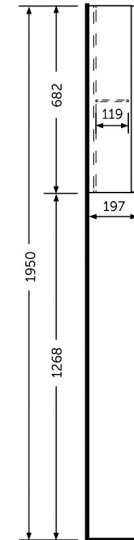

RAK-JOY - JOYMC10003

Mirror Cabinet Unit, Mirror

RAK
CERAMICS

Technical specifications

Dimensions: 1000 x 179 mm

Color: Mirror

Suites: [RAK-JOY](#)

Code	Name
JOYMC10004	100CM Mirror Cabinet Unit

Dimensions: All dimensions in mm tolerance $\pm 5\%$ for below 200mm and $\pm 3\%$ for above 200mm.

Note: Due to a continuing development programme to improve design and performance, the manufacturer reserves all rights to vary specifications without prior information.