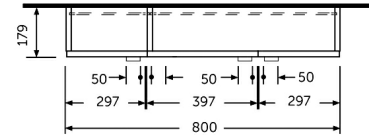

RAK-JOY - JOYMC10003

Mirror Cabinet Unit, Mirror

RAK
CERAMICS

Technical specifications

Dimensions: 1000 x 179 mm

Color: Mirror

Suites: [RAK-JOY](#)

Code	Name
JOYMC10004	100CM Mirror Cabinet Unit

Dimensions: All dimensions in mm tolerance $\pm 5\%$ for below 200mm and $\pm 3\%$ for above 200mm.

Note: Due to a continuing development programme to improve design and performance, the manufacturer reserves all rights to vary specifications without prior information.