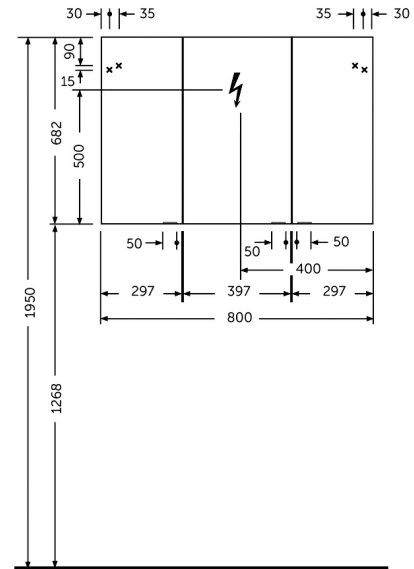

RAK-JOY - JOYMC10003

Mirror Cabinet Unit, Mirror

RAK
CERAMICS

Technical specifications

Dimensions: 1000 x 179 mm

Color: Mirror

Suites: [RAK-JOY](#)

Code	Name
JOYMC10004	100CM Mirror Cabinet Unit

Dimensions: All dimensions in mm tolerance $\pm 5\%$ for below 200mm and $\pm 3\%$ for above 200mm.

Note: Due to a continuing development programme to improve design and performance, the manufacturer reserves all rights to vary specifications without prior information.