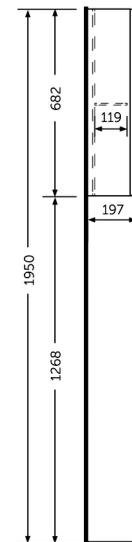

RAK-JOY - JOYMC06002

Mirror Cabinet Unit, Mirror

RAK
CERAMICS

Technical specifications

Dimensions: 600 x 179 mm

Color: Mirror

Suites: [RAK-JOY](#)

Code	Name
JOYMC06002	60CM Mirror Cabinet Unit

Dimensions: All dimensions in mm tolerance $\pm 5\%$ for below 200mm and $\pm 3\%$ for above 200mm.
Note: Due to a continuing development programme to improve design and performance, the manufacturer reserves all rights to vary specifications without prior information.
Please note accessories are for photographic use only.