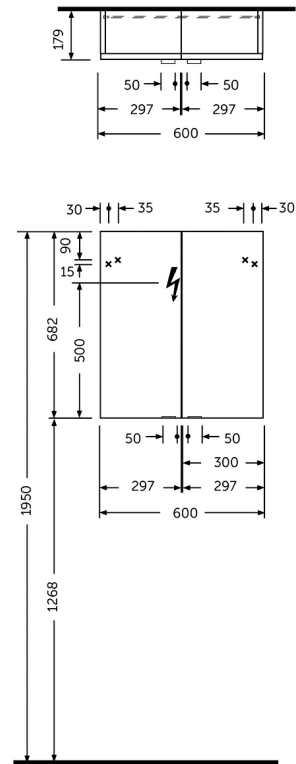

RAK-JOY - JOYMC06002

Mirror Cabinet Unit, Mirror

RAK
CERAMICS

Technical specifications

Dimensions: 600 x 179 mm

Color: Mirror

Suites: [RAK-JOY](#)

Code	Name
JOYMC06002	60CM Mirror Cabinet Unit

Dimensions: All dimensions in mm tolerance $\pm 5\%$ for below 200mm and $\pm 3\%$ for above 200mm.
Note: Due to a continuing development programme to improve design and performance, the manufacturer reserves all rights to vary specifications without prior information.
Please note accessories are for photographic use only.