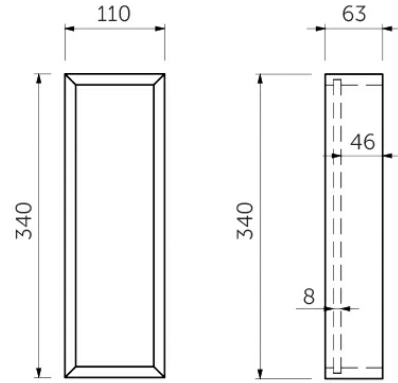

RAK-JOY - JOYDIST TOP DRAWER INSERT

RAK
CERAMICS

Technical specifications

Dimensions: 340 x 63 mm

Color: Chrome

Code:

Suites: [RAK-JOY](#)

Code	Name
JOYDIST	TOP DRAWER INSERT

Dimensions: All dimensions in mm tolerance $\pm 5\%$ for below 200mm and $\pm 3\%$ for above 200mm.

Note: Due to a continuing development programme to improve design and performance, the manufacturer reserves all rights to vary specifications without prior information.