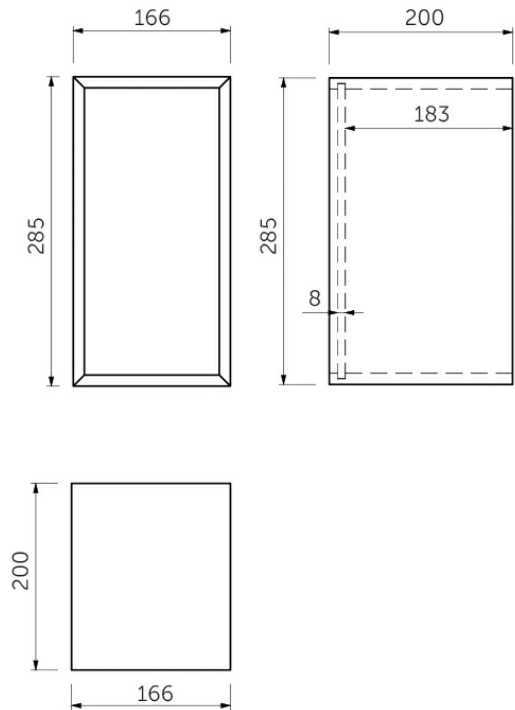

## BOTTOM DRAWER INSERT

**RAK**  
CERAMICS

### Technical specifications

Dimensions: 285 x 200 mm

Color: Chrome

Code:

Suites: [RAK-JOY](#)

Code	Name
JOYDILB	BOTTOM DRAWER INSERT

Dimensions: All dimensions in mm tolerance  $\pm 5\%$  for below 200mm and  $\pm 3\%$  for above 200mm.