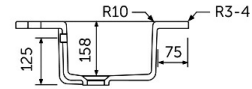

### Technical specifications

Dimensions: 1210 x 465 mm

Color: Pure White

Shape of basin: Rectangle

Overflow hole: yes

Suites: [RAK-JOY](#)

Code	Name
JOYDI12102WH	120CM (60X2) Drop In Wash Basin

Dimensions: All dimensions in mm tolerance  $\pm 5\%$  for below 200mm and  $\pm 3\%$  for above 200mm.