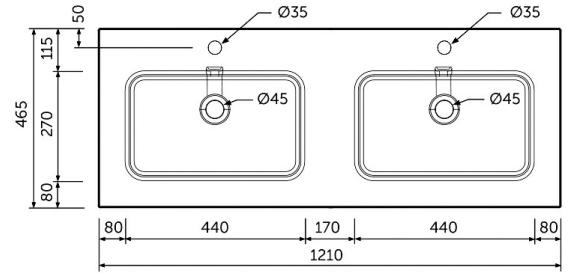

### Technical specifications

Dimensions: 1210 x 465 mm

Color: Pure White

Shape of basin: Rectangle

Overflow hole: yes

Suites: [RAK-JOY](#)

Code	Name
JOYDI12102WH	120CM (60X2) Drop In Wash Basin

Dimensions: All dimensions in mm tolerance  $\pm 5\%$  for below 200mm and  $\pm 3\%$  for above 200mm.