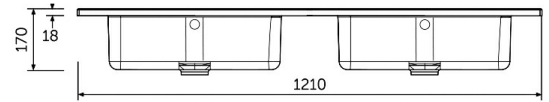

### Technical specifications

Dimensions: 1210 x 465 mm

Color: Pure White

Shape of basin: Rectangle

Overflow hole: yes

Suites: [RAK-JOY](#)

Code	Name
JOYDI12102WH	120CM (60X2) Drop In Wash Basin

Dimensions: All dimensions in mm tolerance  $\pm 5\%$  for below 200mm and  $\pm 3\%$  for above 200mm.