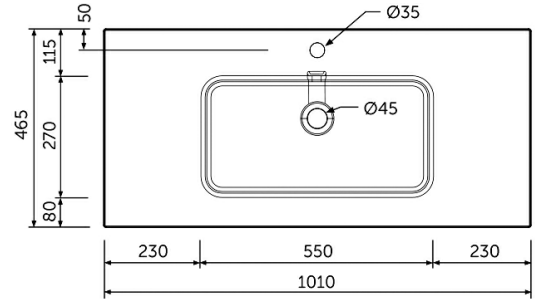

RAK-JOY - JOYDI10101WH

Wash basin | Drop In

RAK
CERAMICS

Technical specifications

Dimensions: 1010 x 465 mm

Color: Pure White

Shape of basin: Rectangle

Overflow hole: yes

Suites: [RAK-JOY](#)

Code	Name
JOYDI10101WH	100CM Drop In Wash Basin

Dimensions: All dimensions in mm tolerance $\pm 5\%$ for below 200mm and $\pm 3\%$ for above 200mm.

Note: Due to a continuing development programme to improve design and performance, the manufacturer reserves all rights to vary specifications without prior information.