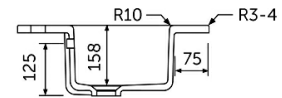

RAK-JOY - JOYDI10101WH

Wash basin | Drop In

RAK
CERAMICS

Technical specifications

Dimensions: 1010 x 465 mm

Color: Pure White

Shape of basin: Rectangle

Overflow hole: yes

Suites: [RAK-JOY](#)

Code	Name
JOYDI10101WH	100CM Drop In Wash Basin

Dimensions: All dimensions in mm tolerance $\pm 5\%$ for below 200mm and $\pm 3\%$ for above 200mm.

Note: Due to a continuing development programme to improve design and performance, the manufacturer reserves all rights to vary specifications without prior information.