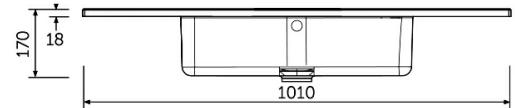

RAK-JOY - JOYDI10101WH

Wash basin | Drop In

RAK
CERAMICS

Technical specifications

Dimensions: 1010 x 465 mm

Color: Pure White

Shape of basin: Rectangle

Overflow hole: yes

Suites: [RAK-JOY](#)

Code	Name
JOYDI10101WH	100CM Drop In Wash Basin

Dimensions: All dimensions in mm tolerance $\pm 5\%$ for below 200mm and $\pm 3\%$ for above 200mm.

Note: Due to a continuing development programme to improve design and performance, the manufacturer reserves all rights to vary specifications without prior information.