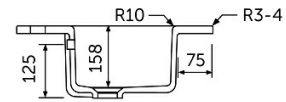

RAK-JOY - JOYDI08101WH

Wash basin | Drop In

RAK
CERAMICS

Technical specifications

Dimensions: 810 x 465 mm

Color: Pure White

Shape of basin: Rectangle

Overflow hole: yes

Suites: [RAK-JOY](#)

Code	Name
JOYDI08101WH	80CM Drop In Wash Basin

Dimensions: All dimensions in mm tolerance $\pm 5\%$ for below 200mm and $\pm 3\%$ for above 200mm.

Note: Due to a continuing development programme to improve design and performance, the manufacturer reserves all rights to vary specifications without prior information.