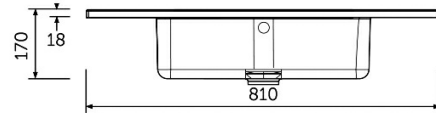

RAK-JOY - JOYDI08101WH

Wash basin | Drop In

RAK
CERAMICS

Technical specifications

Dimensions: 810 x 465 mm

Color: Pure White

Shape of basin: Rectangle

Overflow hole: yes

Suites: [RAK-JOY](#)

Code	Name
JOYDI08101WH	80CM Drop In Wash Basin

Dimensions: All dimensions in mm tolerance $\pm 5\%$ for below 200mm and $\pm 3\%$ for above 200mm.

Note: Due to a continuing development programme to improve design and performance, the manufacturer reserves all rights to vary specifications without prior information.