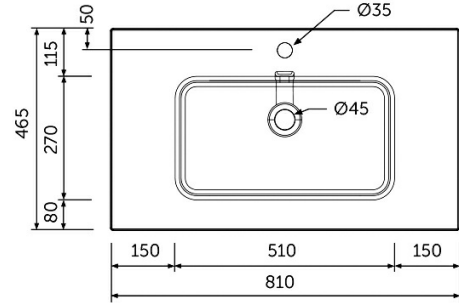

RAK-JOY - JOYDI08101WH

Wash basin | Drop In

RAK
CERAMICS

Technical specifications

Dimensions: 810 x 465 mm

Color: Pure White

Shape of basin: Rectangle

Overflow hole: yes

Suites: [RAK-JOY](#)

Code	Name
JOYDI08101WH	80CM Drop In Wash Basin

Dimensions: All dimensions in mm tolerance $\pm 5\%$ for below 200mm and $\pm 3\%$ for above 200mm.

Note: Due to a continuing development programme to improve design and performance, the manufacturer reserves all rights to vary specifications without prior information.