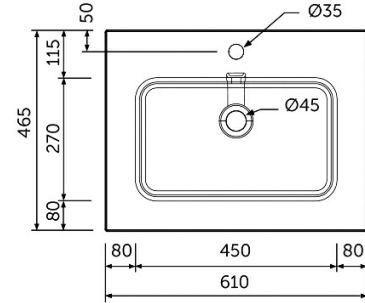

### Technical specifications

Dimensions: 610 x 465 mm

Color: Pure White

Shape of basin: Rectangle

Overflow hole: yes

Suites: [RAK-JOY](#)

Code	Name
JOYWB4106AWHA	60CM Drop In Wash Basin

Dimensions: All dimensions in mm tolerance  $\pm 5\%$  for below 200mm and  $\pm 3\%$  for above 200mm.