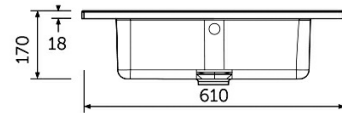

### Technical specifications

Dimensions: 610 x 465 mm

Color: Pure White

Shape of basin: Rectangle

Overflow hole: yes

Suites: [RAK-JOY](#)

Code	Name
JOYWB4106AWHA	60CM Drop In Wash Basin

Dimensions: All dimensions in mm tolerance  $\pm 5\%$  for below 200mm and  $\pm 3\%$  for above 200mm.