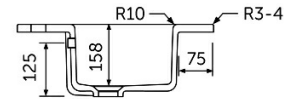

### Technical specifications

Dimensions: 610 x 465 mm

Color: Pure White

Shape of basin: Rectangle

Overflow hole: yes

Suites: [RAK-JOY](#)

Code	Name
JOYWB4106AWHA	60CM Drop In Wash Basin

Dimensions: All dimensions in mm tolerance  $\pm 5\%$  for below 200mm and  $\pm 3\%$  for above 200mm.