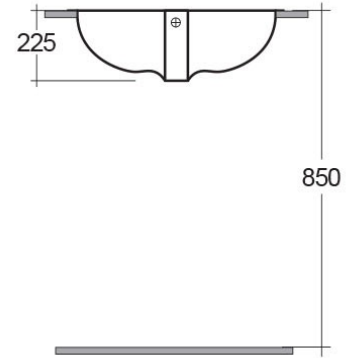

### Technical specifications

Dimensions: 530 x 435 mm

Weight: 8 Kg

Color: Alpine White

Shape of basin: Round

Overflow hole: yes

Code	Name
OC37AWHA	JESSICA WASH BASIN 53CM

Dimensions: All dimensions in mm tolerance  $\pm 5\%$  for below 200mm and  $\pm 3\%$  for above 200mm.