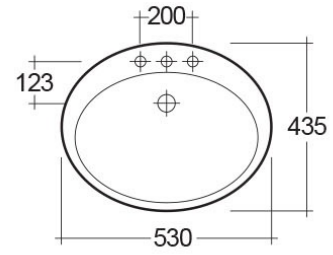

### Technical specifications

Dimensions: 530 x 435 mm

Weight: 8 Kg

Color: Alpine White

Shape of basin: Round

Overflow hole: yes

Code	Name
OC37AWHA	JESSICA WASH BASIN 53CM

Dimensions: All dimensions in mm tolerance  $\pm 5\%$  for below 200mm and  $\pm 3\%$  for above 200mm.