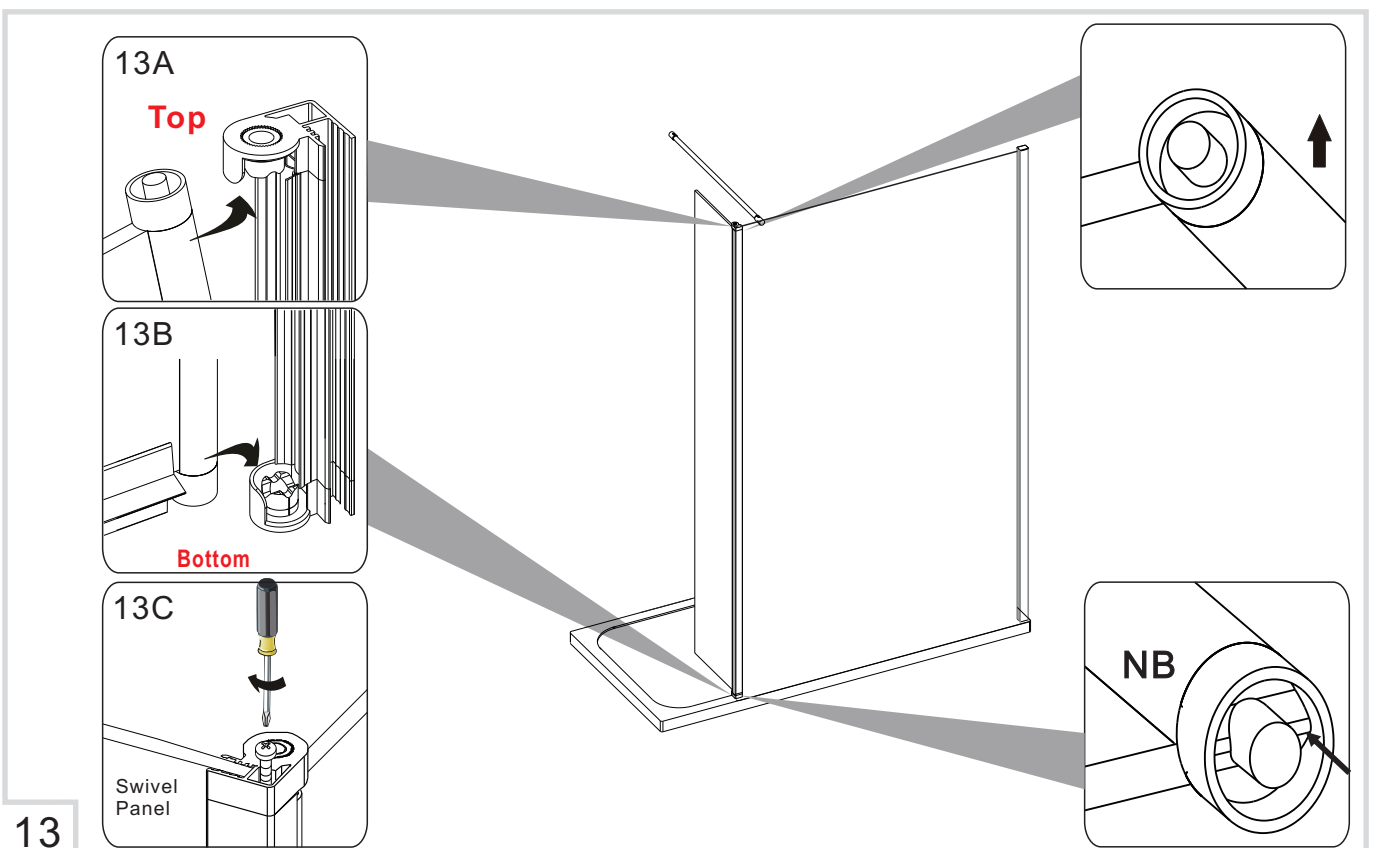

# Swivel Panel

Paroi pivotante / Schwenkpanel / Zwenkpaneel

10

11

<b>CE</b>	
Mertyn Industries Ltd (MER13) Purcellsinch, Kilkenny, IRL.	
16	
<b>EN 14428</b>	
Shower enclosures with aluminium profiles and safety glass	
Cleanability	:Pass
Impact resistance/ shatter properties	:Pass
Durability	:Pass