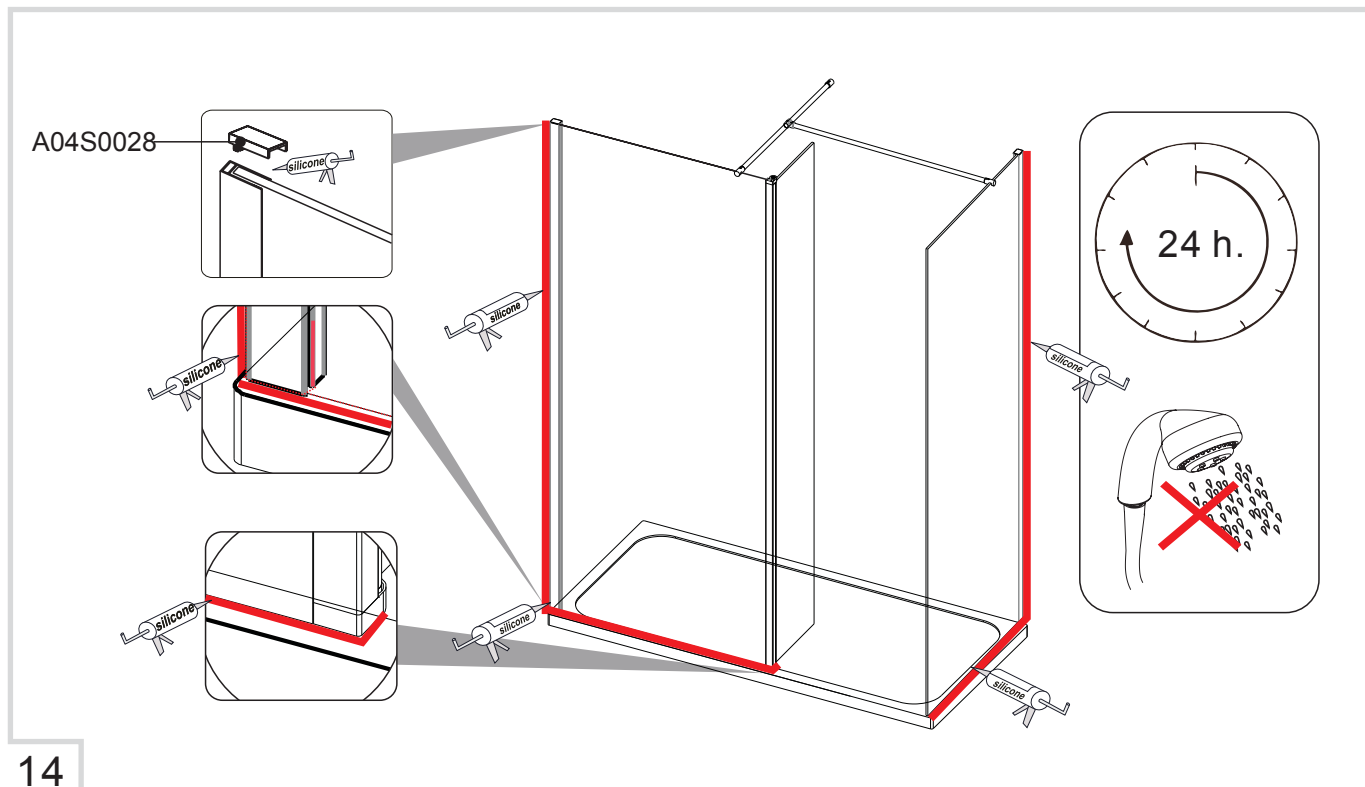

# Swivel Panel

Paroi pivotante / Schwenkpanel / Zwenkpaneel

10

11

<b>CE</b>	
Mertyn Industries Ltd (MER13) Purcellsinch, Kilkenny, IRL.	
16	
<b>EN 14428</b>	
Shower enclosures with aluminium profiles and safety glass	
Cleanability	:Pass
Impact resistance/ shatter properties	:Pass
Durability	:Pass