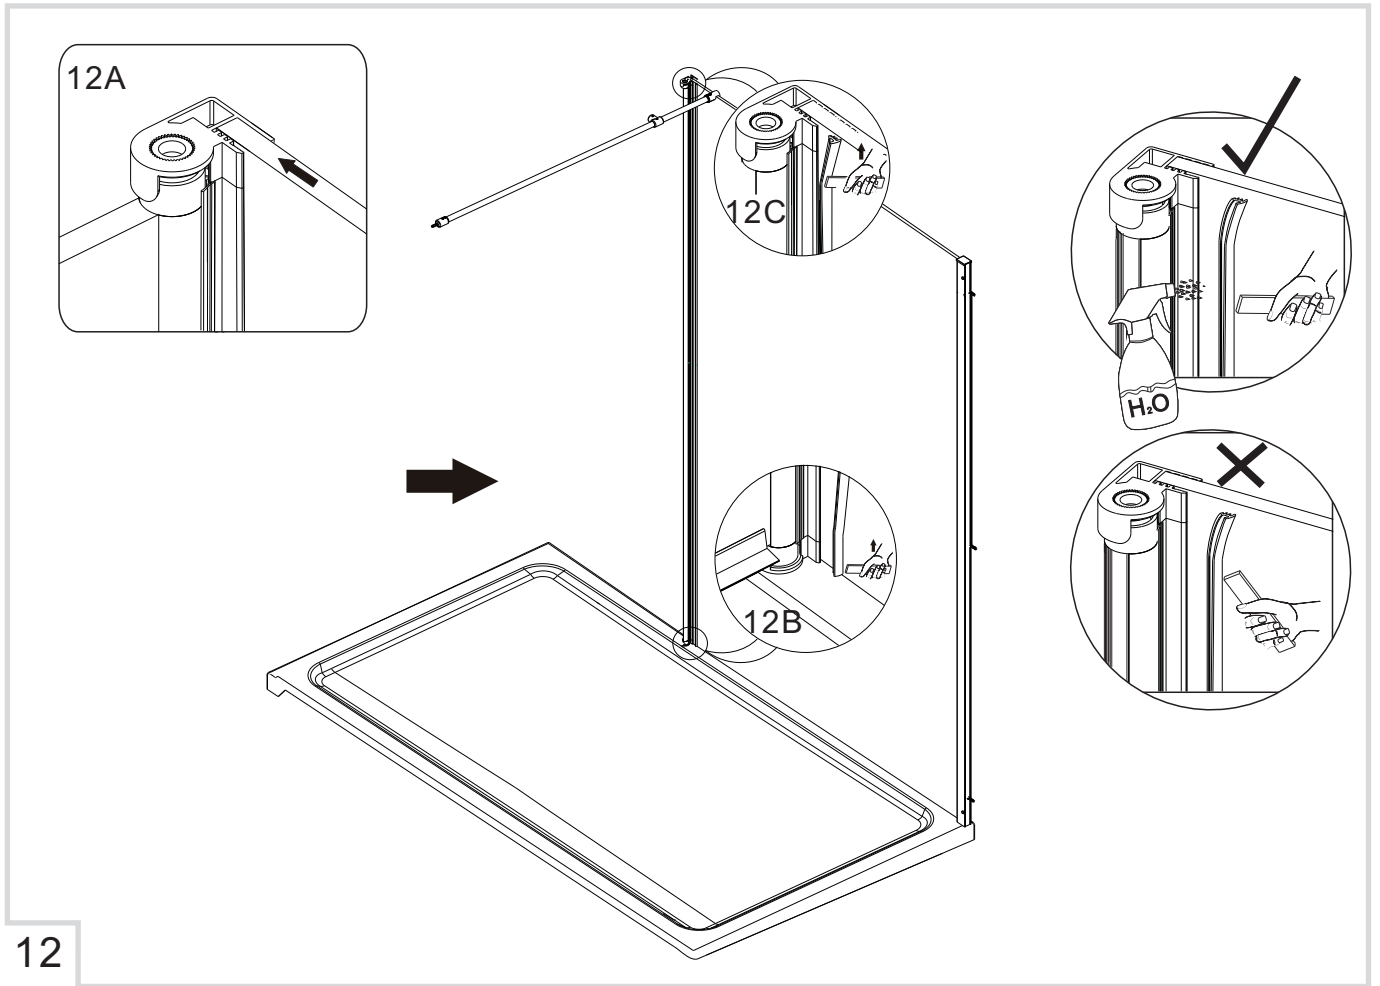

# Swivel Panel

Paroi pivotante / Schwenkpanel / Zwenkpaneel

10

11

<b>CE</b>	
Mertyn Industries Ltd (MER13) Purcellsinch, Kilkenny, IRL.	
16	
<b>EN 14428</b>	
Shower enclosures with aluminium profiles and safety glass	
Cleanability	:Pass
Impact resistance/ shatter properties	:Pass
Durability	:Pass