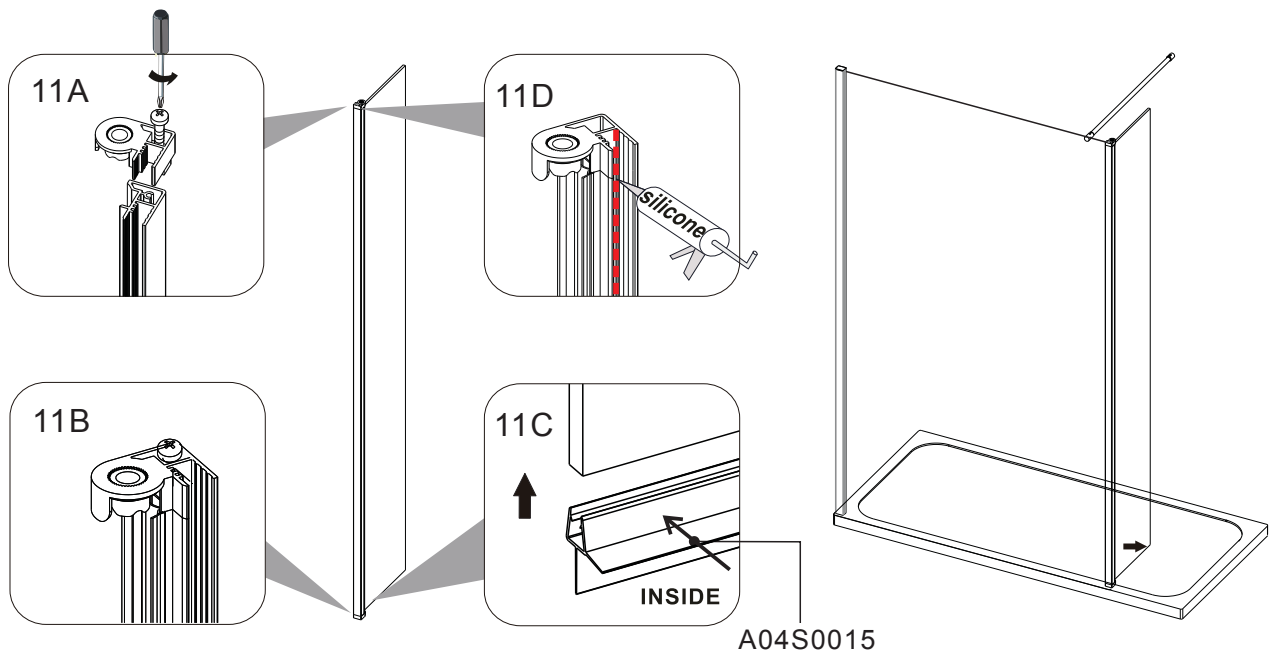

# Swivel Panel

Paroi pivotante / Schwenkpanel / Zwenkpaneel

10

11

<b>CE</b>	
Mertyn Industries Ltd (MER13) Purcellsinch, Kilkenny, IRL.	
16	
<b>EN 14428</b>	
Shower enclosures with aluminium profiles and safety glass	
Cleanability	:Pass
Impact resistance/ shatter properties	:Pass
Durability	:Pass