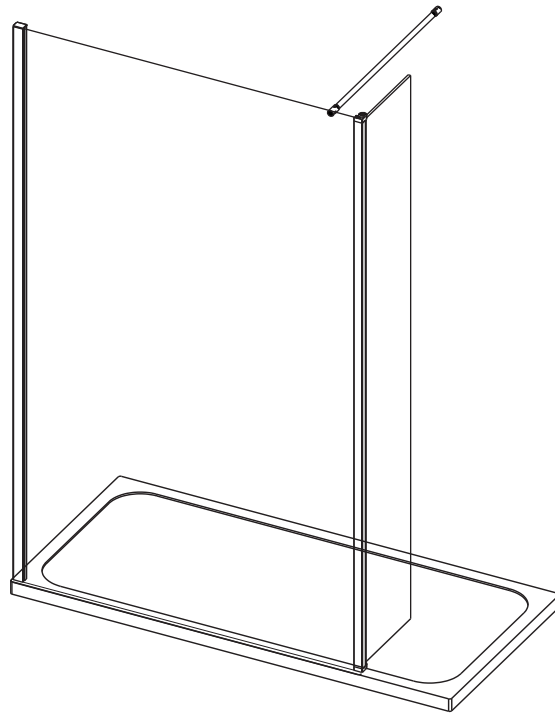

## Shower Wall

Paroi fixe de douche /Duschwand /Douchewand

(1)

# Swivel Panel

Paroi pivotante / Schwenkpanel / Zwenkpaneel

10

11

<b>CE</b>	
Mertyn Industries Ltd (MER13) Purcellsinch, Kilkenny, IRL.	
16	
<b>EN 14428</b>	
Shower enclosures with aluminium profiles and safety glass	
Cleanability	:Pass
Impact resistance/ shatter properties	:Pass
Durability	:Pass