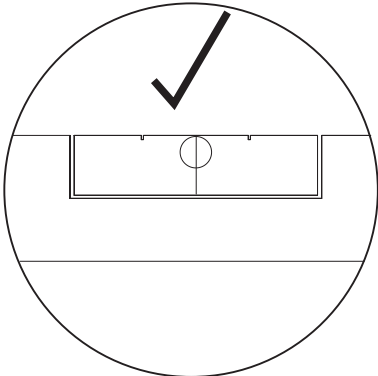

Shower Wall

Paroi fixe de douche /Duschwand /Douchewand

1

100% Level!

2

4