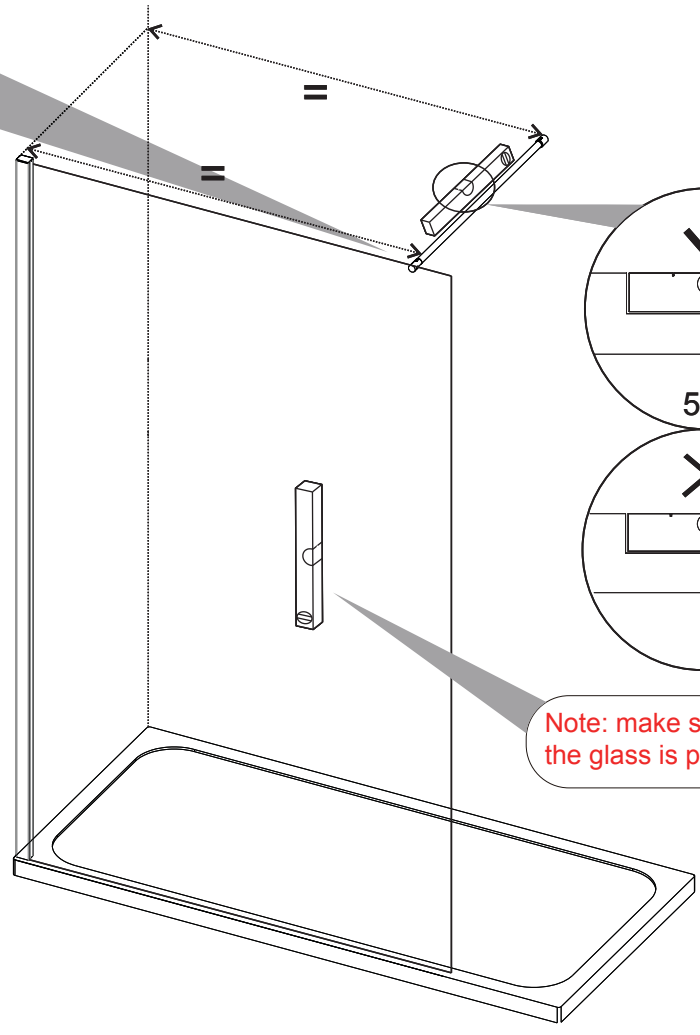

Shower Wall

Paroi fixe de douche /Duschwand /Douchewand

Swivel Panel

Paroi pivotante /Schwenkpanel /Zwenkpaneel

End Panel

Panneau d'extrémité /Endpanel /Eindpaneel

INSTALLATION GUIDE

If you install the product in a way that differs from this manual this will void all guarantees. Before installation check that the product meets all your requirements and is not damaged. By proceeding with installation, you accept the condition of the product. The wall plugs supplied with the installation kit are for use in solid walls. Hollow or 'stud partition' walls will require alternative fixings. Please consult your local hardware supplier for the correct type.

Paroi fixe de douche /Duschwand /Douchewand

1

100% Level!

2

4

Shower wall

Paroi fixe de douche /Duschwand /Douchewand

N069B

5A

5B

5C

5D

5D

Note: make sure the glass is plumb

5E

5F
N071B