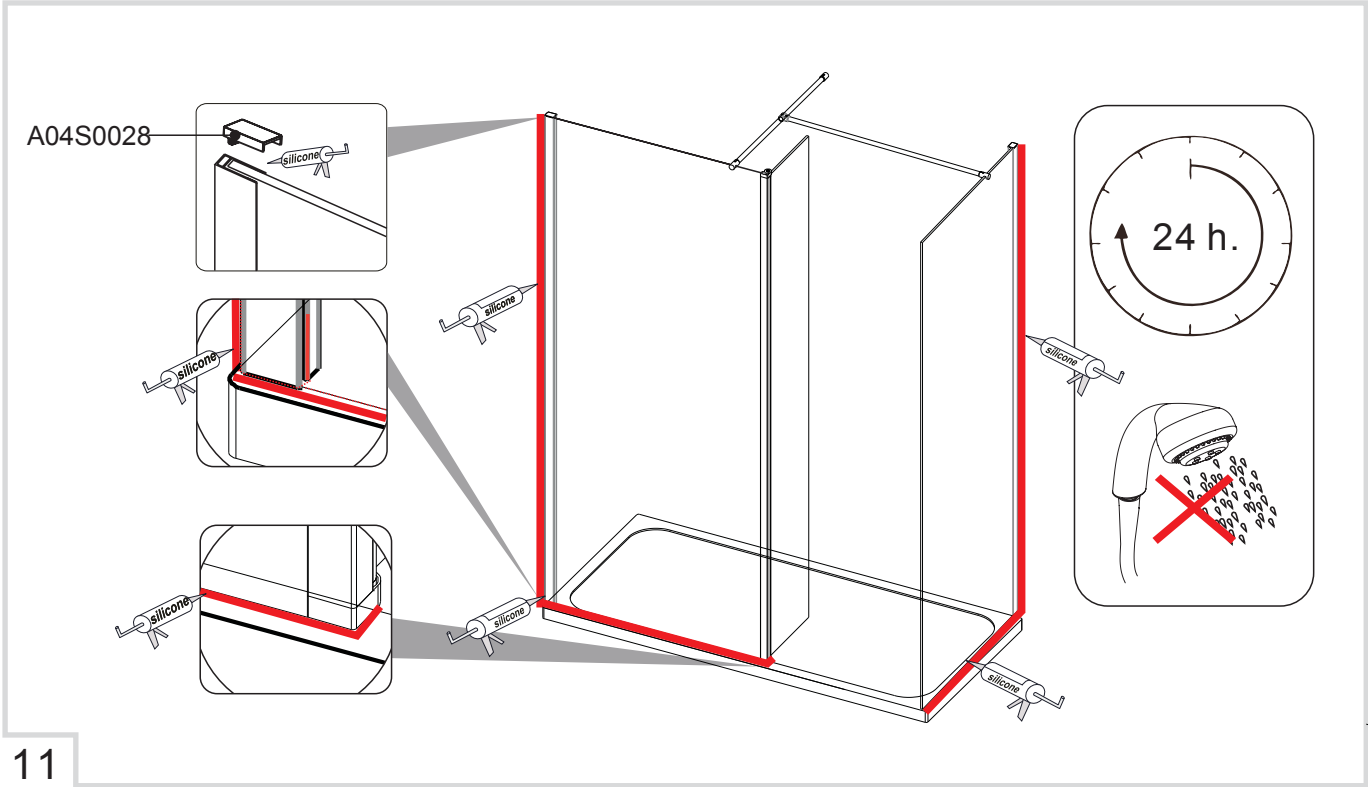

CE	
Merlyn Industries Ltd (MER13) Purcellsinch, Kilkenny, IRL.	
16	
EN 14428	
Shower enclosures with aluminium profiles and safety glass	
Cleanability	:Pass
Impact resistance/ shatter properties	:Pass
Durability	:Pass

To download the Declaration of Performance (DOP) for this product please use the link below.

<http://merlynshowering.com/aftersales-support/dop-certs/>

For further information please contact IRL: 056 7791 555, UK: 08081011429