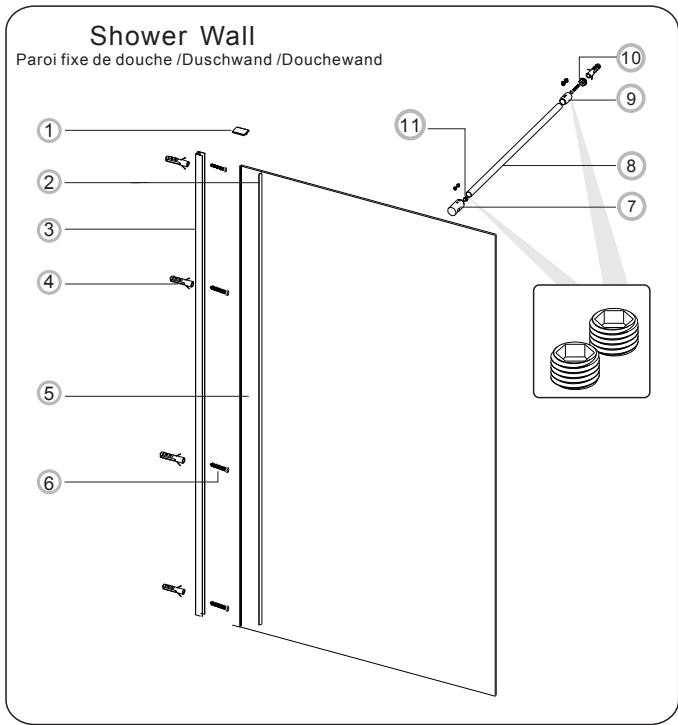

Shower Wall

Paroi fixe de douche /Duschwand /Douchewand

Swivel Panel

Paroi pivotante /Schwenkpanel /Zwenkpaneel

End Panel

Panneau d'extrémité /Endpanel /Eindpaneel

INSTALLATION GUIDE

If you install the product in a way that differs from this manual this will void all guarantees. Before installation check that the product meets all your requirements and is not damaged. By proceeding with installation, you accept the condition of the product. The wall plugs supplied with the installation kit are for use in solid walls. Hollow or 'stud partition' walls will require alternative fixings. Please consult your local hardware supplier for the correct type.

No.	Size	Adjustment
(1)(4)	800	775-790
(1)(4)	900	875-890
(1)(4)	1000	975-990
(1)(4)	1100	1075-1090
(1)(4)	1200	1175-1190
(2)	200	
(2)	300	
(2)	400	

No.	Qty	Part No.	6	5	SP02SY51
1	1	A04S0028B	7	1	SP0N069B
2	1	A04S0014B	8	1	SP0N068B
3	1	A04S0027B	9	1	SP0N071B
4	5	SP02SP12	10	1	SP0N072
5	3	A	11	1	SP0N070
			12	1	A04S0010B