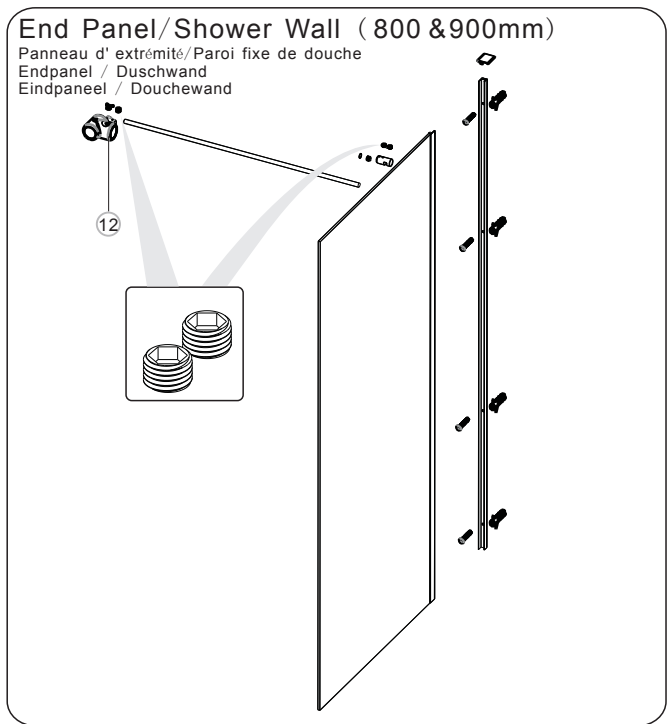

Shower Wall

Paroi fixe de douche /Duschwand /Douchewand

Swivel Panel

Paroi pivotante /Schwenkpanel /Zwenkpaneel

End Panel

Panneau d'extrémité /Endpanel /Eindpaneel

INSTALLATION GUIDE

If you install the product in a way that differs from this manual this will void all guarantees. Before installation check that the product meets all your requirements and is not damaged. By proceeding with installation, you accept the condition of the product. The wall plugs supplied with the installation kit are for use in solid walls. Hollow or 'stud partition' walls will require alternative fixings. Please consult your local hardware supplier for the correct type.

No.	Size	Adjustment
(1)(4)	800	775-790
(1)(4)	900	875-890
(1)(4)	1000	975-990
(1)(4)	1100	1075-1090
(1)(4)	1200	1175-1190
(2)	200	
(2)	300	
(2)	400	

No.	Qty	Part No.	6	5	SP02SY51
1	1	A04S0028B	7	1	SP0N069B
2	1	A04S0014B	8	1	SP0N068B
3	1	A04S0027B	9	1	SP0N071B
4	5	SP02SP12	10	1	SP0N072
5	3	A	11	1	SP0N070
			12	1	A04S0010B