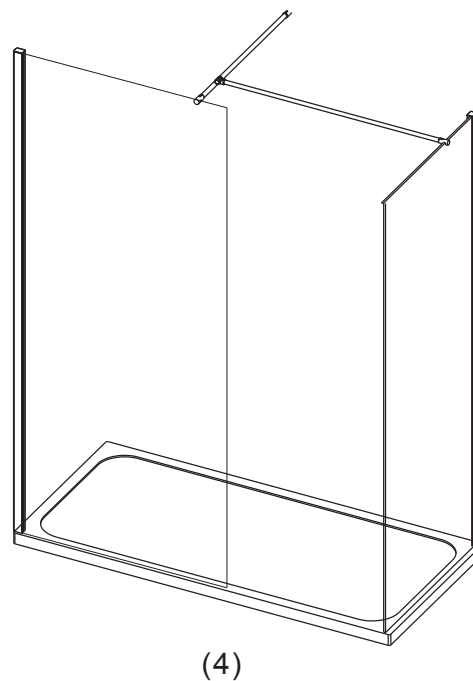

Shower Wall

Paroi fixe de douche /Duschwand /Douchewand

Swivel Panel

Paroi pivotante /Schwenkpanel /Zwenkpaneel

End Panel

Panneau d'extrémité /Endpanel /Eindpaneel

INSTALLATION GUIDE

If you install the product in a way that differs from this manual this will void all guarantees. Before installation check that the product meets all your requirements and is not damaged. By proceeding with installation, you accept the condition of the product. The wall plugs supplied with the installation kit are for use in solid walls. Hollow or 'stud partition' walls will require alternative fixings. Please consult your local hardware supplier for the correct type.

No.	Size	Adjustment
(1)(4)	800	775-790
(1)(4)	900	875-890
(1)(4)	1000	975-990
(1)(4)	1100	1075-1090
(1)(4)	1200	1175-1190
(2)	200	
(2)	300	
(2)	400	

No.	Qty	Part No.	6	5	SP02SY51
1	1	A04S0028B	7	1	SP0N069B
2	1	A04S0014B	8	1	SP0N068B
3	1	A04S0027B	9	1	SP0N071B
4	5	SP02SP12	10	1	SP0N072
5	3	A	11	1	SP0N070
			12	1	A04S0010B

4x30mm
2SY51x5 2SP12x5

A04S0010Bx1

N068B x1 N071B x1 N072x1 N069Bx1

A04S0028Bx1 x1

6mm

PH2

silicone

Shower Wall