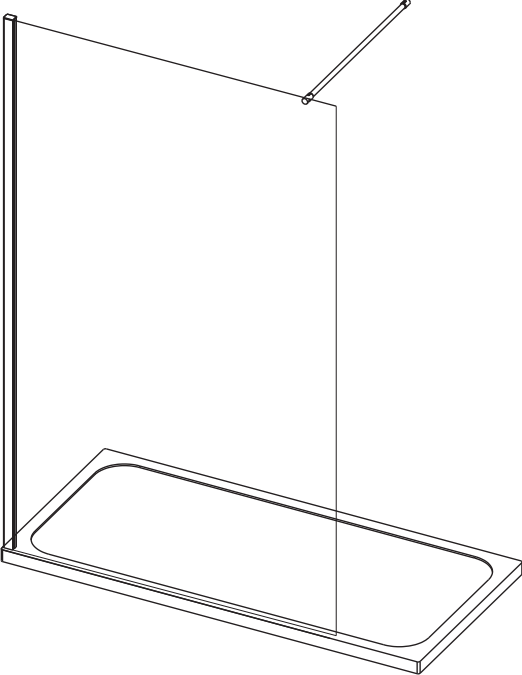

Shower Wall

Paroi fixe de douche /Duschwand /Douchewand

Swivel Panel

Paroi pivotante /Schwenkpanel /Zwenkpaneel

End Panel

Panneau d'extrémité /Endpanel /Eindpaneel

INSTALLATION GUIDE

If you install the product in a way that differs from this manual this will void all guarantees. Before installation check that the product meets all your requirements and is not damaged. By proceeding with installation, you accept the condition of the product. The wall plugs supplied with the installation kit are for use in solid walls. Hollow or 'stud partition' walls will require alternative fixings. Please consult your local hardware supplier for the correct type.

No.	Size	Adjustment
(1)(4)	800	775-790
(1)(4)	900	875-890
(1)(4)	1000	975-990
(1)(4)	1100	1075-1090
(1)(4)	1200	1175-1190
(2)	200	
(2)	300	
(2)	400	

No.	Qty	Part No.	6	5	SP02SY51
1	1	A04S0028B	7	1	SP0N069B
2	1	A04S0014B	8	1	SP0N068B
3	1	A04S0027B	9	1	SP0N071B
4	5	SP02SP12	10	1	SP0N072
5	3	A	11	1	SP0N070
			12	1	A04S0010B

4x30mm
2SY51x5 2SP12x5

A04S0010Bx1

N068B x1 N071B x1 N072x1 N069Bx1

A04S0028Bx1 x1

6mm

PH2

silicone

Shower Wall

Paroi fixe de douche /Duschwand /Douchewand

1

100% Level!

2

4

Shower wall

Paroi fixe de douche /Duschwand /Douchewand

N069B