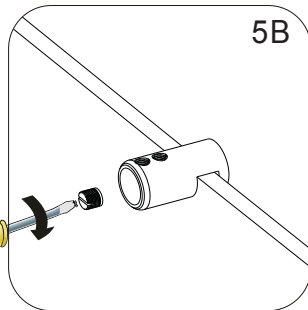

Shower wall

Paroi fixe de douche /Duschwand /Douchewand

N069B

5A

5B

5C

5D

5D

Note: make sure the glass is plumb

5E

5F
N071B

5G

5H