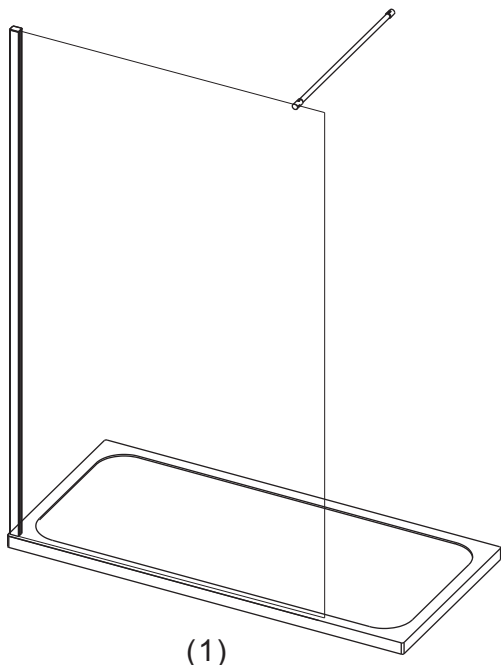

Shower Wall

Paroi fixe de douche /Duschwand /Douchewand

Swivel Panel

Paroi pivotante /Schwenkpanel /Zwenkpaneel

End Panel

Panneau d'extrémité /Endpanel /Eindpaneel

INSTALLATION GUIDE

If you install the product in a way that differs from this manual this will void all guarantees. Before installation check that the product meets all your requirements and is not damaged. By proceeding with installation, you accept the condition of the product. The wall plugs supplied with the installation kit are for use in solid walls. Hollow or 'stud partition' walls will require alternative fixings. Please consult your local hardware supplier for the correct type.

No.	Size	Adjustment
(1)(4)	800	775-790
(1)(4)	900	875-890
(1)(4)	1000	975-990
(1)(4)	1100	1075-1090
(1)(4)	1200	1175-1190
(2)	200	
(2)	300	
(2)	400	

No.	Qty	Part No.	6	5	SP02SY51
1	1	A04S0028B	7	1	SP0N069B
2	1	A04S0014B	8	1	SP0N068B
3	1	A04S0027B	9	1	SP0N071B
4	5	SP02SP12	10	1	SP0N072
5	3	A	11	1	SP0N070
			12	1	A04S0010B

4x30mm
2SY51x5 2SP12x5

A04S0010Bx1

N068B x1 N071B x1 N072x1 N069Bx1

A04S0028Bx1 x1

6mm

PH2

silicone

Shower Wall