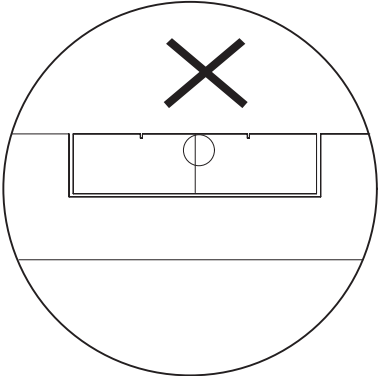

Shower Wall

Paroi fixe de douche /Duschwand /Douchewand

1

100% Level!

2

4