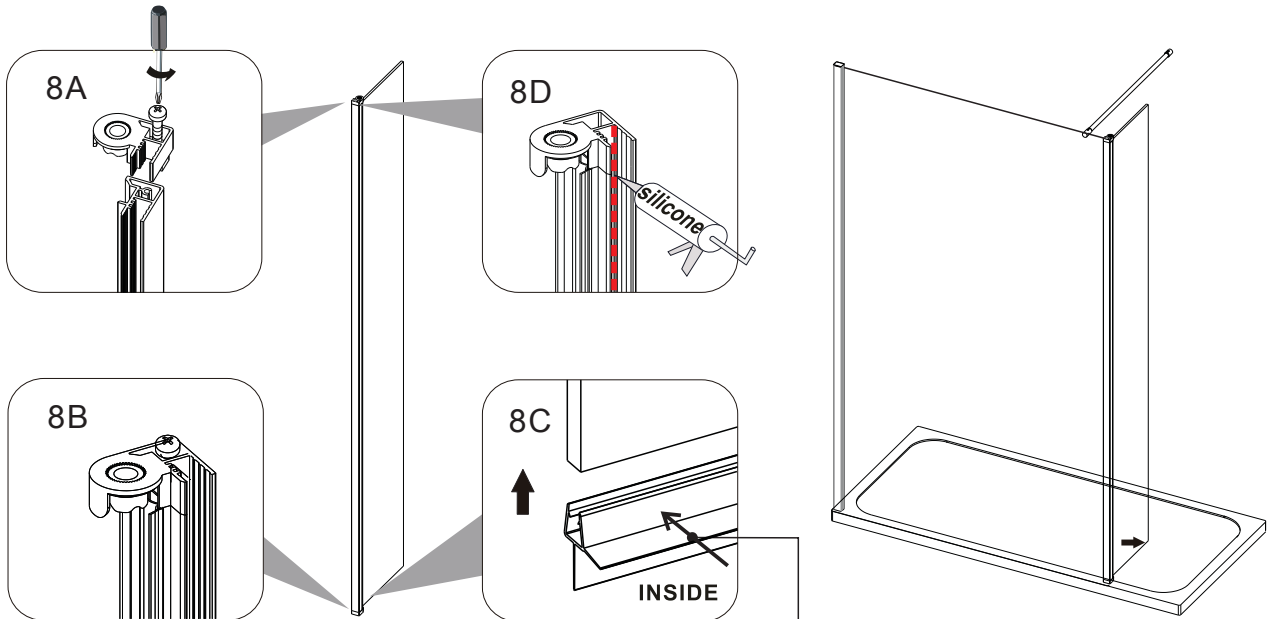

Shower Wall

Paroi fixe de douche /Duschwand /Douchewand

Swivel Panel

Paroi pivotante /Schwenkpanel /Zwenkpaneel

End Panel

Panneau d'extrémité /Endpanel /Eindpaneel

INSTALLATION GUIDE

If you install the product in a way that differs from this manual this will void all guarantees. Before installation check that the product meets all your requirements and is not damaged. By proceeding with installation, you accept the condition of the product. The wall plugs supplied with the installation kit are for use in solid walls. Hollow or 'stud partition' walls will require alternative fixings. Please consult your local hardware supplier for the correct type.

5G

5H

End Panel

Panneau d'extrémité / Endpanel / Eindpaneel

A04S0010B

Swivel Panel

Paroi pivotante / Schwenkpanel / Zwenkpaneel

7