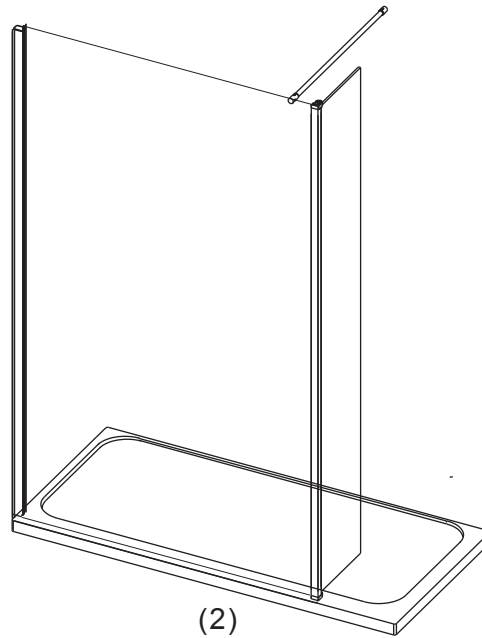

Shower Wall

Paroi fixe de douche /Duschwand /Douchewand

Swivel Panel

Paroi pivotante /Schwenkpanel /Zwenkpaneel

End Panel

Panneau d'extrémité /Endpanel /Eindpaneel

INSTALLATION GUIDE

If you install the product in a way that differs from this manual this will void all guarantees. Before installation check that the product meets all your requirements and is not damaged. By proceeding with installation, you accept the condition of the product. The wall plugs supplied with the installation kit are for use in solid walls. Hollow or 'stud partition' walls will require alternative fixings. Please consult your local hardware supplier for the correct type.

No.	Size	Adjustment
(1)(4)	800	775-790
(1)(4)	900	875-890
(1)(4)	1000	975-990
(1)(4)	1100	1075-1090
(1)(4)	1200	1175-1190
(2)	200	
(2)	300	
(2)	400	

No.	Qty	Part No.	6	5	SP02SY51
1	1	A04S0028B	7	1	SP0N069B
2	1	A04S0014B	8	1	SP0N068B
3	1	A04S0027B	9	1	SP0N071B
4	5	SP02SP12	10	1	SP0N072
5	3	A	11	1	SP0N070
			12	1	A04S0010B

4x30mm
2SY51x5 2SP12x5

A04S0010Bx1

N068B x1 N071B x1 N072x1 N069Bx1

A04S0028Bx1 x1

6mm

PH2

silicone

Shower Wall