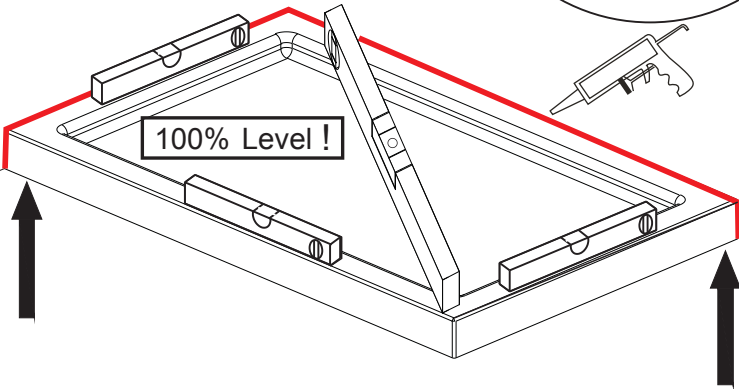

Shower Wall

Paroi fixe de douche /Duschwand /Douchewand

1

100% Level!

2

4