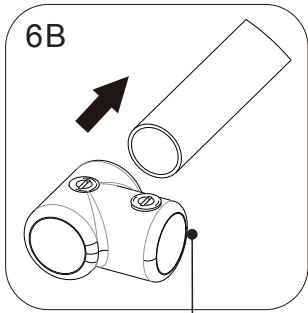

End Panel

Panneau d'extrémité / Endpanel / Eindpaneel