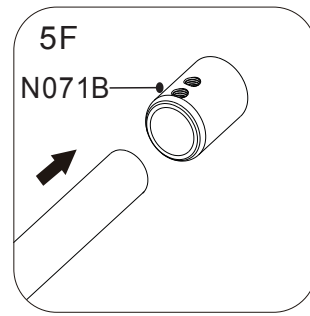

4x30mm
2SY51x5 2SP12x5

A04S0010Bx1

N068B x1 N071B x1 N072x1 N069Bx1

A04S0028Bx1 x1

6mm

PH2

silicone

Shower Wall

5A

5B

5C

5D

5D

Note: make sure the glass is plumb

5E

5F
N071B