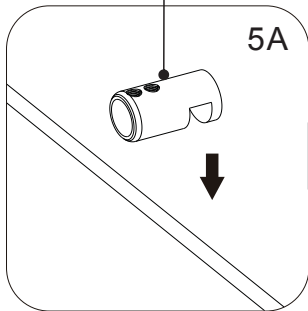

Shower Wall

Paroi fixe de douche /Duschwand /Douchewand

Swivel Panel

Paroi pivotante /Schwenkpanel /Zwenkpaneel

End Panel

Panneau d'extrémité /Endpanel /Eindpaneel

INSTALLATION GUIDE

If you install the product in a way that differs from this manual this will void all guarantees. Before installation check that the product meets all your requirements and is not damaged. By proceeding with installation, you accept the condition of the product. The wall plugs supplied with the installation kit are for use in solid walls. Hollow or 'stud partition' walls will require alternative fixings. Please consult your local hardware supplier for the correct type.

Paroi fixe de douche /Duschwand /Douchewand

1

100% Level!

2

4

Shower wall

Paroi fixe de douche /Duschwand /Douchewand

N069B