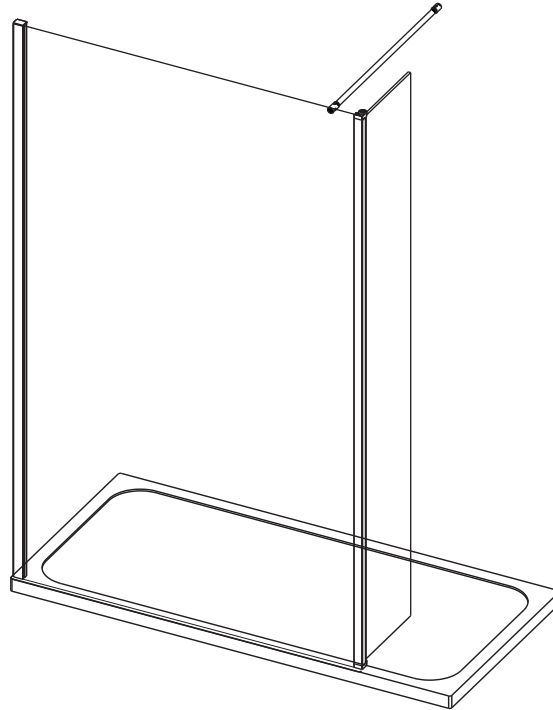

Shower Wall

Paroi fixe de douche /Duschwand /Douchewand

Swivel Panel

Paroi pivotante /Schwenkpanel /Zwenkpaneel

End Panel

Panneau d'extrémité /Endpanel /Eindpaneel

INSTALLATION GUIDE

If you install the product in a way that differs from this manual this will void all guarantees. Before installation check that the product meets all your requirements and is not damaged. By proceeding with installation, you accept the condition of the product. The wall plugs supplied with the installation kit are for use in solid walls. Hollow or 'stud partition' walls will require alternative fixings. Please consult your local hardware supplier for the correct type.

5G

5H

End Panel

Panneau d'extrémité / Endpanel / Eindpaneel

A04S0010B

Swivel Panel

Paroi pivotante / Schwenkpanel / Zwenkpaneel

7