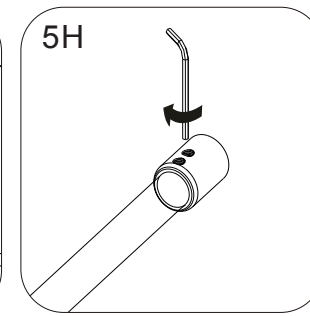

Shower Wall

Paroi fixe de douche /Duschwand /Douchewand

Swivel Panel

Paroi pivotante /Schwenkpanel /Zwenkpaneel

End Panel

Panneau d'extrémité /Endpanel /Eindpaneel

INSTALLATION GUIDE

If you install the product in a way that differs from this manual this will void all guarantees. Before installation check that the product meets all your requirements and is not damaged. By proceeding with installation, you accept the condition of the product. The wall plugs supplied with the installation kit are for use in solid walls. Hollow or 'stud partition' walls will require alternative fixings. Please consult your local hardware supplier for the correct type.

5A

5B

5C

5D

5D

Note: make sure the glass is plumb

5E

5F
N071B

5G

5H

End Panel

Panneau d'extrémité / Endpanel / Eindpaneel

A04S0010B

Swivel Panel

Paroi pivotante / Schwenkpanel / Zwenkpaneel

7