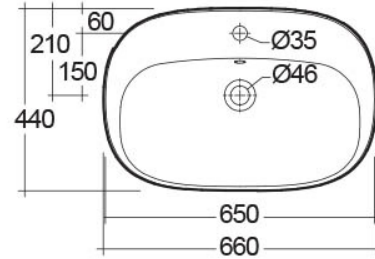

RAK-ILLUSION

Wash basin | Wall Hung

RAK
CERAMICS

Technical specifications

Dimensions: 650 x 440 mm

Weight: 18 Kg

Color: Alpine White

Shape of basin: Oval

Overflow hole: yes

Suites: [RAK-ILLUSION](#)

Code	Name
ILLWB6501AWHA	RAK-ILLUSION

Dimensions: All dimensions in mm tolerance $\pm 5\%$ for below 200mm and $\pm 3\%$ for above 200mm.

Note: Due to a continuing development programme to improve design and performance, the manufacturer reserves all rights to vary specifications without prior information.