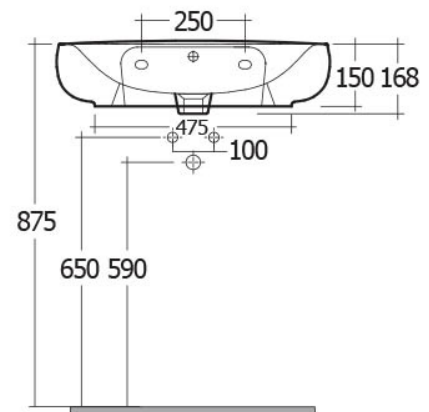

RAK-ILLUSION

Wash basin | Wall Hung

RAK
CERAMICS

Technical specifications

Dimensions: 650 x 440 mm

Weight: 18 Kg

Color: Alpine White

Shape of basin: Oval

Overflow hole: yes

Suites: [RAK-ILLUSION](#)

Code	Name
ILLWB6501AWHA	RAK-ILLUSION

Dimensions: All dimensions in mm tolerance $\pm 5\%$ for below 200mm and $\pm 3\%$ for above 200mm.

Note: Due to a continuing development programme to improve design and performance, the manufacturer reserves all rights to vary specifications without prior information.