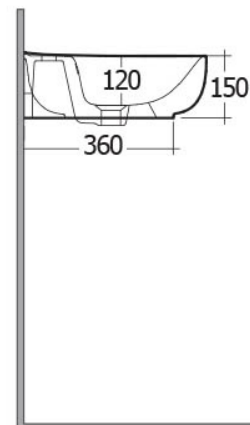

RAK-ILLUSION

Wash basin | Wall Hung

RAK
CERAMICS

Technical specifications

Dimensions: 650 x 440 mm

Weight: 18 Kg

Color: Alpine White

Shape of basin: Oval

Overflow hole: yes

Suites: [RAK-ILLUSION](#)

Code	Name
ILLWB6501AWHA	RAK-ILLUSION

Dimensions: All dimensions in mm tolerance $\pm 5\%$ for below 200mm and $\pm 3\%$ for above 200mm.

Note: Due to a continuing development programme to improve design and performance, the manufacturer reserves all rights to vary specifications without prior information.