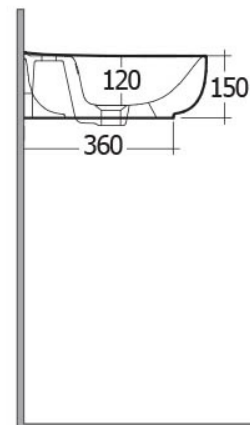

# RAK-ILLUSION

### Technical specifications

Dimensions: 600 x 440 mm

Weight: 16 Kg

Color: Alpine White

Shape of basin: Oval

Overflow hole: yes

Suites: [RAK-ILLUSION](#)

| Code          | Name         |
|---------------|--------------|
| ILLWB6001AWHA | RAK-ILLUSION |

Dimensions: All dimensions in mm tolerance  $\pm 5\%$  for below 200mm and  $\pm 3\%$  for above 200mm.

Note: Due to a continuing development programme to improve design and performance, the manufacturer reserves all rights to vary specifications without prior information.