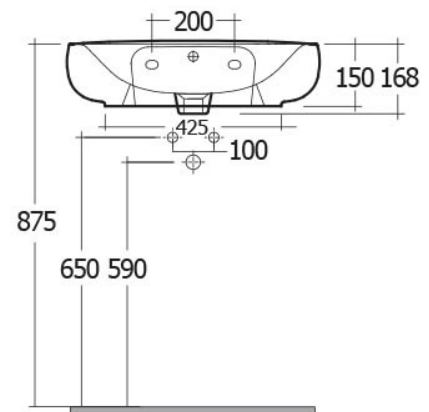

### Technical specifications

Dimensions: 600 x 440 mm

Weight: 16 Kg

Color: Alpine White

Shape of basin: Oval

Overflow hole: yes

Suites: [RAK-ILLUSION](#)

| Code          | Name         |
|---------------|--------------|
| ILLWB6001AWHA | RAK-ILLUSION |

Dimensions: All dimensions in mm tolerance  $\pm 5\%$  for below 200mm and  $\pm 3\%$  for above 200mm.

Note: Due to a continuing development programme to improve design and performance, the manufacturer reserves all rights to vary specifications without prior information.