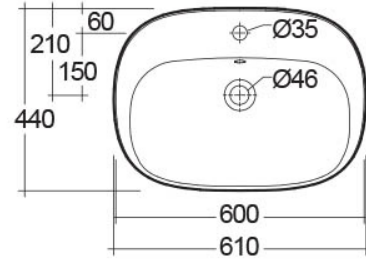

# RAK-ILLUSION

### Technical specifications

Dimensions: 600 x 440 mm

Weight: 16 Kg

Color: Alpine White

Shape of basin: Oval

Overflow hole: yes

Suites: [RAK-ILLUSION](#)

| Code          | Name         |
|---------------|--------------|
| ILLWB6001AWHA | RAK-ILLUSION |

Dimensions: All dimensions in mm tolerance  $\pm 5\%$  for below 200mm and  $\pm 3\%$  for above 200mm.

Note: Due to a continuing development programme to improve design and performance, the manufacturer reserves all rights to vary specifications without prior information.