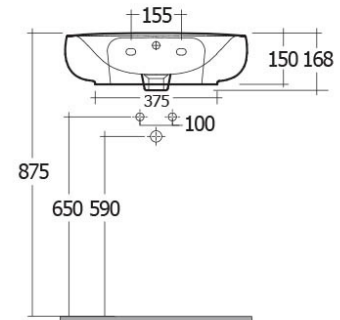

RAK-ILLUSION

Wash basin | Wall Hung

RAK
CERAMICS

Technical specifications

Dimensions: 550 x 440 mm

Weight: 14 Kg

Color: Alpine White

Shape of basin: Oval

Overflow hole: yes

Suites: [RAK-ILLUSION](#)

Code	Name
ILLWB5501AWHA	RAK-ILLUSION

Dimensions: All dimensions in mm tolerance $\pm 5\%$ for below 200mm and $\pm 3\%$ for above 200mm.

Note: Due to a continuing development programme to improve design and performance, the manufacturer reserves all rights to vary specifications without prior information.