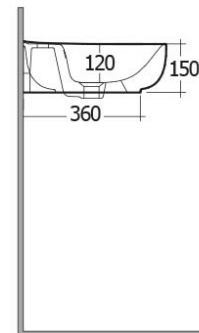

RAK-ILLUSION

Wash basin | Wall Hung

RAK
CERAMICS

Technical specifications

Dimensions: 550 x 440 mm

Weight: 14 Kg

Color: Alpine White

Shape of basin: Oval

Overflow hole: yes

Suites: [RAK-ILLUSION](#)

Code	Name
ILLWB5501AWHA	RAK-ILLUSION

Dimensions: All dimensions in mm tolerance $\pm 5\%$ for below 200mm and $\pm 3\%$ for above 200mm.

Note: Due to a continuing development programme to improve design and performance, the manufacturer reserves all rights to vary specifications without prior information.