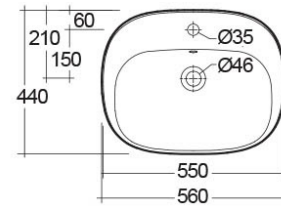

RAK-ILLUSION

Wash basin | Wall Hung

RAK
CERAMICS

Technical specifications

Dimensions: 550 x 440 mm

Weight: 14 Kg

Color: Alpine White

Shape of basin: Oval

Overflow hole: yes

Suites: [RAK-ILLUSION](#)

Code	Name
ILLWB5501AWHA	RAK-ILLUSION

Dimensions: All dimensions in mm tolerance $\pm 5\%$ for below 200mm and $\pm 3\%$ for above 200mm.

Note: Due to a continuing development programme to improve design and performance, the manufacturer reserves all rights to vary specifications without prior information.