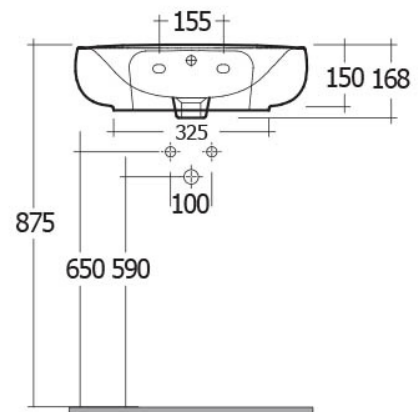

### Technical specifications

Dimensions: 500 x 440 mm

Weight: 13 Kg

Color: Alpine White

Shape of basin: Oval

Overflow hole: yes

Suites: [RAK-ILLUSION](#)

Code	Name
ILLWB5001AWHA	RAK-ILLUSION

Dimensions: All dimensions in mm tolerance  $\pm 5\%$  for below 200mm and  $\pm 3\%$  for above 200mm.

Note: Due to a continuing development programme to improve design and performance, the manufacturer reserves all rights to vary specifications without prior information.