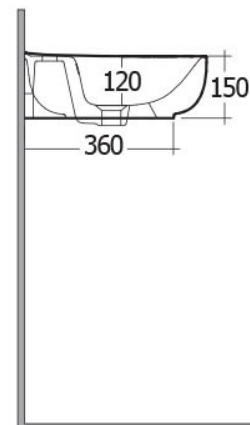

# RAK-ILLUSION

### Technical specifications

Dimensions: 500 x 440 mm

Weight: 13 Kg

Color: Alpine White

Shape of basin: Oval

Overflow hole: yes

Suites: [RAK-ILLUSION](#)

Code	Name
ILLWB5001AWHA	RAK-ILLUSION

Dimensions: All dimensions in mm tolerance  $\pm 5\%$  for below 200mm and  $\pm 3\%$  for above 200mm.

Note: Due to a continuing development programme to improve design and performance, the manufacturer reserves all rights to vary specifications without prior information.