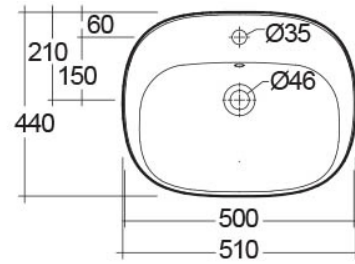

### Technical specifications

Dimensions: 500 x 440 mm

Weight: 13 Kg

Color: Alpine White

Shape of basin: Oval

Overflow hole: yes

Suites: [RAK-ILLUSION](#)

Code	Name
ILLWB5001AWHA	RAK-ILLUSION

Dimensions: All dimensions in mm tolerance  $\pm 5\%$  for below 200mm and  $\pm 3\%$  for above 200mm.

Note: Due to a continuing development programme to improve design and performance, the manufacturer reserves all rights to vary specifications without prior information.