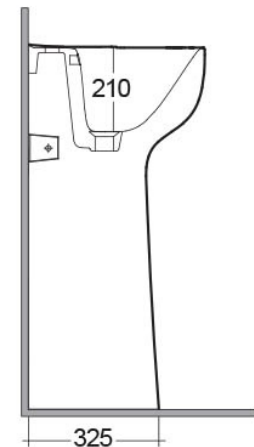

RAK-ILLUSION-W/HIDDEN FIXATIONS

Wash basin | Free Standing

RAK
CERAMICS

Technical specifications

Dimensions: 540 x 440 mm

Weight: 49 Kg

Color: Alpine White

Shape of basin: Round

Overflow hole: yes

Suites: [RAK-ILLUSION](#)

Code	Name
ILLFS5501AWHA	RAK-ILLUSION

Dimensions: All dimensions in mm tolerance $\pm 5\%$ for below 200mm and $\pm 3\%$ for above 200mm.

Note: Due to a continuing development programme to improve design and performance, the manufacturer reserves all rights to vary specifications without prior information.