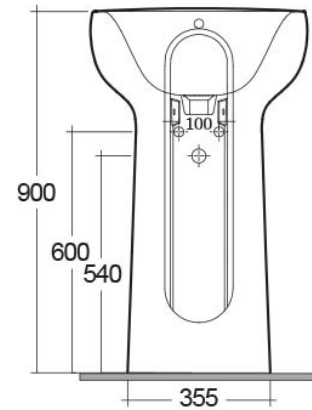

RAK-ILLUSION-W/HIDDEN FIXATIONS

Wash basin | Free Standing

RAK
CERAMICS

Technical specifications

Dimensions: 540 x 440 mm

Weight: 49 Kg

Color: Alpine White

Shape of basin: Round

Overflow hole: yes

Suites: [RAK-ILLUSION](#)

Code	Name
ILLFS5501AWHA	RAK-ILLUSION

Dimensions: All dimensions in mm tolerance $\pm 5\%$ for below 200mm and $\pm 3\%$ for above 200mm.

Note: Due to a continuing development programme to improve design and performance, the manufacturer reserves all rights to vary specifications without prior information.