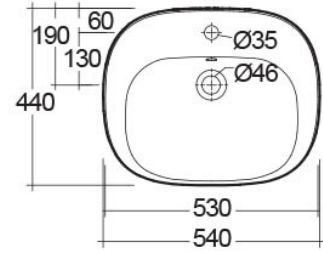

RAK-ILLUSION-W/HIDDEN FIXATIONS

Wash basin | Free Standing

RAK
CERAMICS

Technical specifications

Dimensions: 540 x 440 mm

Weight: 49 Kg

Color: Alpine White

Shape of basin: Round

Overflow hole: yes

Suites: [RAK-ILLUSION](#)

Code	Name
ILLFS5501AWHA	RAK-ILLUSION

Dimensions: All dimensions in mm tolerance $\pm 5\%$ for below 200mm and $\pm 3\%$ for above 200mm.

Note: Due to a continuing development programme to improve design and performance, the manufacturer reserves all rights to vary specifications without prior information.