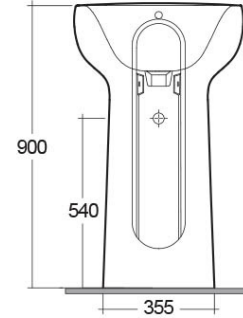

RAK-ILLUSION-W/HIDDEN FIXATIONS

Wash basin | Free Standing

RAK
CERAMICS

Technical specifications

Dimensions: 540 x 440 mm

Weight: 49 Kg

Color: Alpine White

Shape of basin: Round

Overflow hole: yes

Suites: [RAK-ILLUSION](#)

Code	Name
ILLFS5500AWHA	RAK-ILLUSION-W/HIDDEN FIXATIONS

Dimensions: All dimensions in mm tolerance $\pm 5\%$ for below 200mm and $\pm 3\%$ for above 200mm.

Note: Due to a continuing development programme to improve design and performance, the manufacturer reserves all rights to vary specifications without prior information.