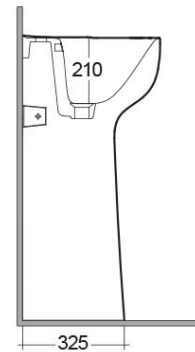

RAK-ILLUSION-W/HIDDEN FIXATIONS

Wash basin | Free Standing

RAK
CERAMICS

Technical specifications

Dimensions: 540 x 440 mm

Weight: 49 Kg

Color: Alpine White

Shape of basin: Round

Overflow hole: yes

Suites: [RAK-ILLUSION](#)

Code	Name
ILLFS5500AWHA	RAK-ILLUSION-W/HIDDEN FIXATIONS

Dimensions: All dimensions in mm tolerance $\pm 5\%$ for below 200mm and $\pm 3\%$ for above 200mm.

Note: Due to a continuing development programme to improve design and performance, the manufacturer reserves all rights to vary specifications without prior information.