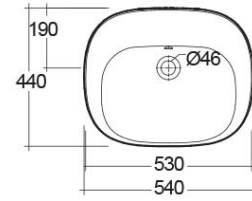

RAK-ILLUSION-W/HIDDEN FIXATIONS

Wash basin | Free Standing

RAK
CERAMICS

Technical specifications

Dimensions: 540 x 440 mm

Weight: 49 Kg

Color: Alpine White

Shape of basin: Round

Overflow hole: yes

Suites: [RAK-ILLUSION](#)

Code	Name
ILLFS5500AWHA	RAK-ILLUSION-W/HIDDEN FIXATIONS

Dimensions: All dimensions in mm tolerance $\pm 5\%$ for below 200mm and $\pm 3\%$ for above 200mm.

Note: Due to a continuing development programme to improve design and performance, the manufacturer reserves all rights to vary specifications without prior information.