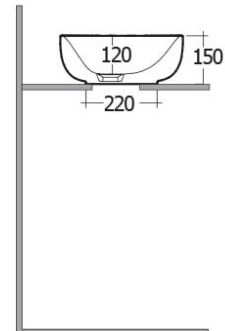

RAK-ILLUSION

Wash basin | Counter Top

RAK
CERAMICS

Technical specifications

Dimensions: 600 x 380 mm

Weight: 14 Kg

Color: Alpine White

Shape of basin: Oval

Suites: [RAK-ILLUSION](#)

Code	Name
ILLCT6000AWHA	RAK-ILLUSION

Dimensions: All dimensions in mm tolerance $\pm 5\%$ for below 200mm and $\pm 3\%$ for above 200mm.

Note: Due to a continuing development programme to improve design and performance, the manufacturer reserves all rights to vary specifications without prior information.