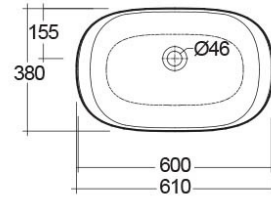

RAK-ILLUSION

Wash basin | Counter Top

RAK
CERAMICS

Technical specifications

Dimensions: 600 x 380 mm

Weight: 14 Kg

Color: Alpine White

Shape of basin: Oval

Suites: [RAK-ILLUSION](#)

Code	Name
ILLCT6000AWHA	RAK-ILLUSION

Dimensions: All dimensions in mm tolerance $\pm 5\%$ for below 200mm and $\pm 3\%$ for above 200mm.

Note: Due to a continuing development programme to improve design and performance, the manufacturer reserves all rights to vary specifications without prior information.