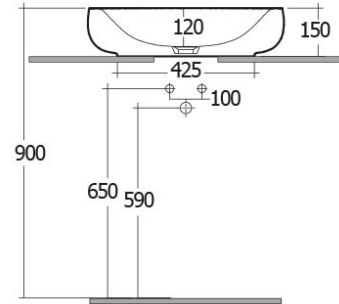

RAK-ILLUSION

Wash basin | Counter Top

RAK
CERAMICS

Technical specifications

Dimensions: 600 x 380 mm

Weight: 14 Kg

Color: Alpine White

Shape of basin: Oval

Suites: [RAK-ILLUSION](#)

Code	Name
ILLCT6000AWHA	RAK-ILLUSION

Dimensions: All dimensions in mm tolerance $\pm 5\%$ for below 200mm and $\pm 3\%$ for above 200mm.

Note: Due to a continuing development programme to improve design and performance, the manufacturer reserves all rights to vary specifications without prior information.