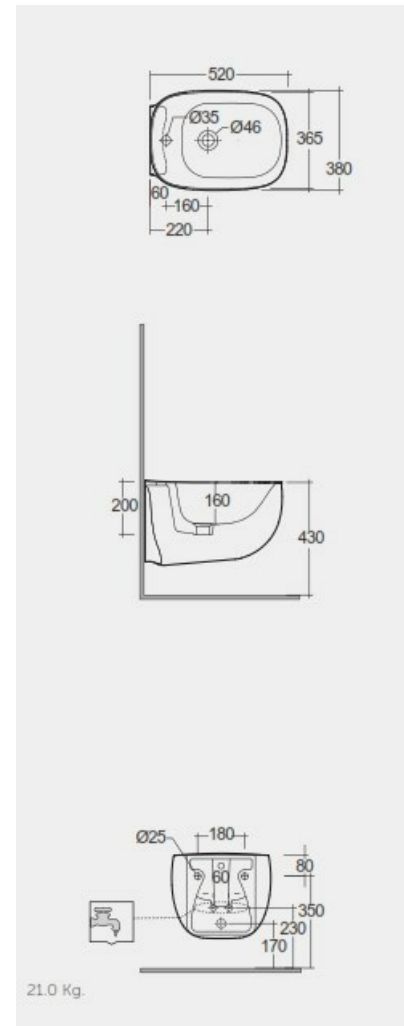

# RAK-ILLUSION-W/HIDDEN FIXATIONS

### Technical specifications

Dimensions: 520 x 380 mm

Weight: 21 Kg

Color: Alpine White

Parts: ILLBD2101AWHA - RAK-ILLUSION-W/HIDDEN FIXATIONS

Suites: [RAK-ILLUSION](#)

Code	Name
ILLBD2101AWHA	RAK-ILLUSION-W/HIDDEN FIXATIONS

Dimensions: All dimensions in mm tolerance  $\pm 5\%$  for below 200mm and  $\pm 3\%$  for above 200mm.

Note: Due to a continuing development programme to improve design and performance, the manufacturer reserves all rights to vary specifications without prior information.