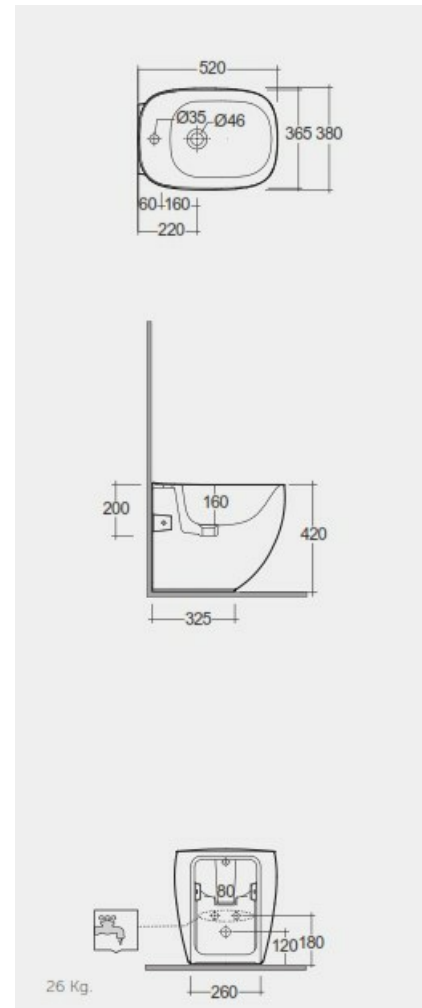

RAK-ILLUSION-W/HIDDEN FIXATIONS

Bidets | Back To Wall

RAK
CERAMICS

Technical specifications

Dimensions: 520 x 380 mm

Weight: 26 Kg

Color: Alpine White

Parts: ILLBD2015AWHA - RAK-ILLUSION-W/HIDDEN FIXATIONS

Suites: [RAK-ILLUSION](#)

Code	Name
ILLBD2015AWHA	RAK-ILLUSION-W/HIDDEN FIXATIONS

Dimensions: All dimensions in mm tolerance $\pm 5\%$ for below 200mm and $\pm 3\%$ for above 200mm.

Note: Due to a continuing development programme to improve design and performance, the manufacturer reserves all rights to vary specifications without prior information.