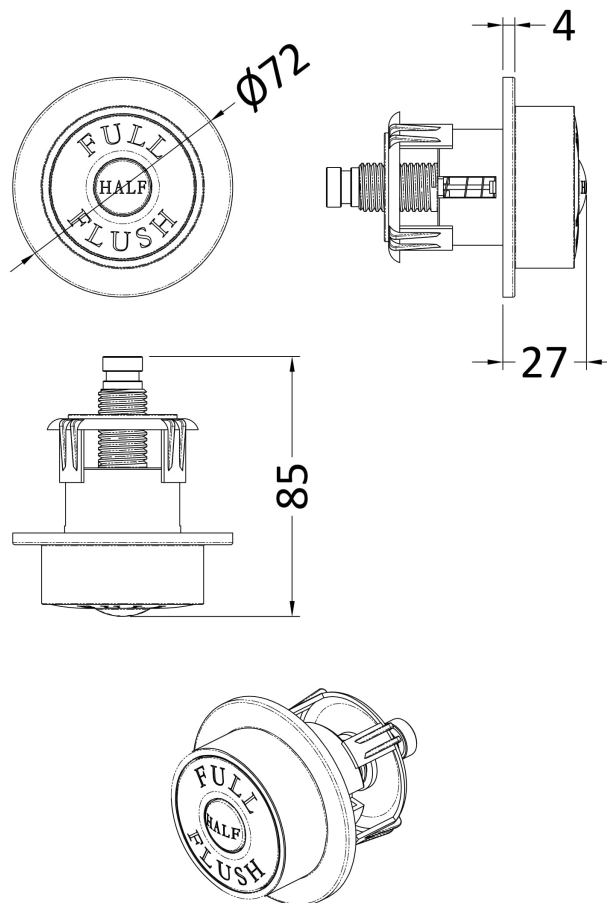

### Product Dimensions

Length (mm):	
Width (mm):	340
Height (mm):	296
Depth (mm):	142
Nett Weight (kg):	1.7

### Outer Box Dimensions (If Applicable)

Height (mm):	
Width (mm):	
Length (mm):	
Depth (mm):	
Gross Weight (kg):	
Barcode:	5055275826683

### Product Details

Country of Origin:	China
Fitting Instruction:	No
CE Certification:	
Product Material:	Plastic
Heating Element Wattage:	Not Applicable
Colour/Finish:	White
Product Diameter:	Not Applicable
Connection Size:	1/2" Bsp

### Product Dimensions

Length (mm):	
Width (mm):	72
Height (mm):	72
Depth (mm):	85
Nett Weight (kg):	0.2