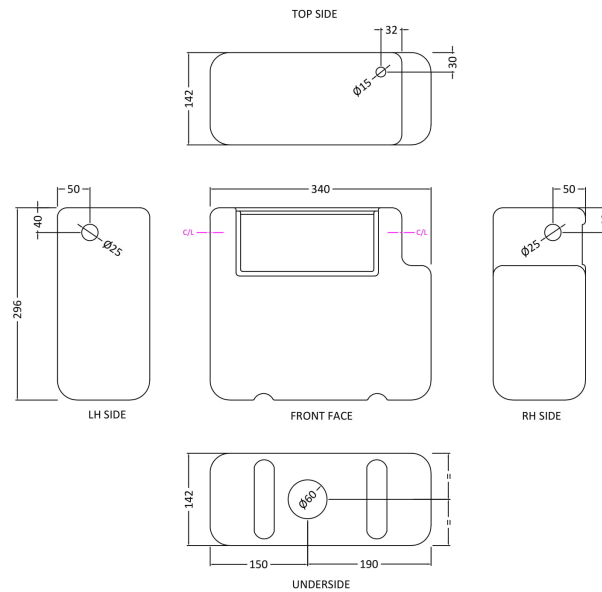

### Product Dimensions

Length (mm):	
Width (mm):	340
Height (mm):	296
Depth (mm):	142
Nett Weight (kg):	1.7

### Packaging Dimensions

Height (mm):	300
Width (mm):	150
Depth (mm):	350
Gross Weight (kg):	1.7

### Product Dimensions

Length (mm):	
Width (mm):	72
Height (mm):	72
Depth (mm):	85
Nett Weight (kg):	0.2

### Packaging Dimensions

Height (mm):	50
Width (mm):	155
Depth (mm):	80
Gross Weight (kg):	0.2