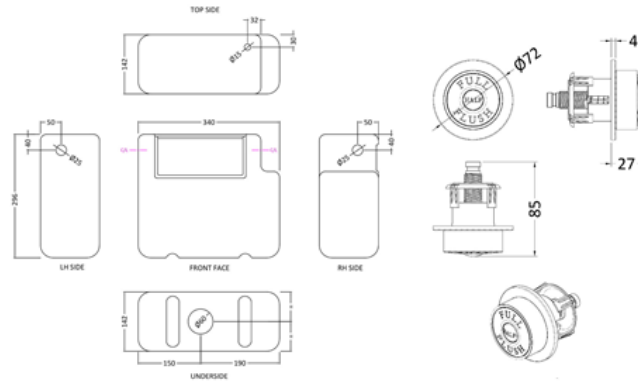

Sales Code: XTY8T02

Description: Dual Flush Cistern & Trad Push Button

Packaging Details

Barcode: 5056211891871