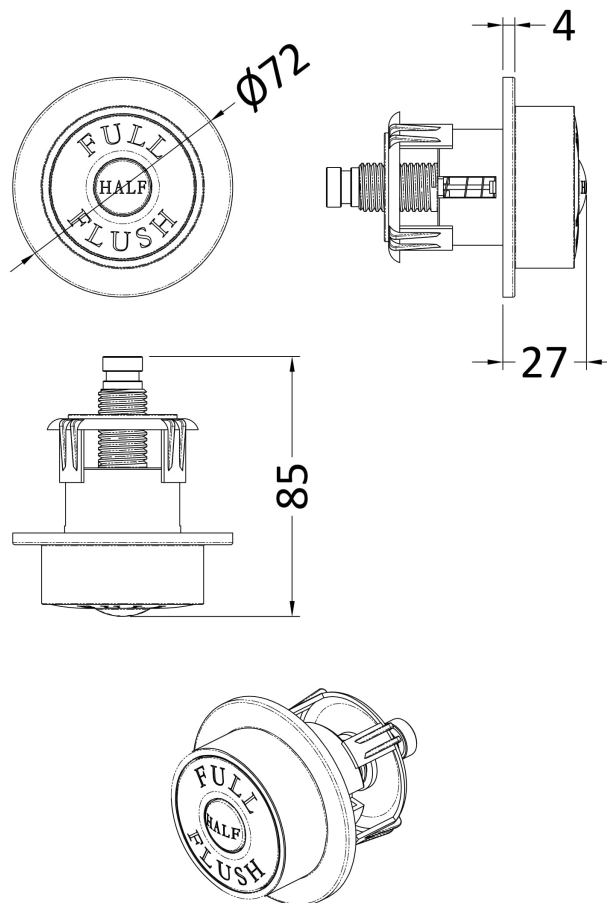

Sales Code: XTY8T01

Description: Dual Flush Cistern & Trad Push Button

Packaging Details

Barcode: 5056211891888

Sales Code: XTY008

Description: Dual Flush Universal Concealed Cistern

Product Dimensions

Length (mm):	
Width (mm):	340
Height (mm):	296
Depth (mm):	142
Nett Weight (kg):	1.7

Outer Box Dimensions (If Applicable)

Height (mm):	
Width (mm):	
Length (mm):	
Depth (mm):	
Gross Weight (kg):	
Barcode:	5055275826683

Product Details

Country of Origin:	China
Fitting Instruction:	No
CE Certification:	
Product Material:	Plastic
Heating Element Wattage:	Not Applicable
Colour/Finish:	White
Product Diameter:	Not Applicable
Connection Size:	1/2" Bsp

Sales Code: TDPB01

Description: Traditional Dual Flush Push Button

Product Dimensions

Length (mm):	
Width (mm):	72
Height (mm):	72
Depth (mm):	85
Nett Weight (kg):	0.2

Packaging Dimensions

Height (mm):	50
Width (mm):	155
Depth (mm):	80
Gross Weight (kg):	0.2

Product Details

Country of Origin:	United Kingdom
Fitting Instruction:	Yes
CE Certification:	
Product Material:	ABS
Heating Element Wattage:	Not Applicable
Colour/Finish:	Chrome
Product Diameter:	72 mm
Connection Size:	N/A