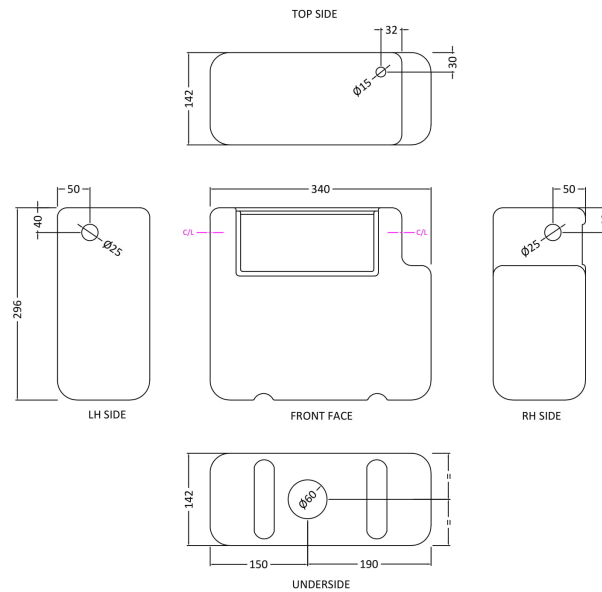

Sales Code: XTY8T01

Description: Dual Flush Cistern & Trad Push Button

Packaging Details

Barcode: 5056211891888

Sales Code: XTY008

Description: Dual Flush Universal Concealed Cistern

Product Dimensions

Length (mm):	
Width (mm):	340
Height (mm):	296
Depth (mm):	142
Nett Weight (kg):	1.7

Packaging Dimensions

Height (mm):	300
Width (mm):	150
Depth (mm):	350
Gross Weight (kg):	1.7

Packaging Data

Box Colour:	Brown Cardboard Box
Box Qty:	1
Label Size:	100 x 50
Label Colour:	White Label
Label Qty:	2

Outer Box Dimensions (If Applicable)

Height (mm):	
Width (mm):	
Length (mm):	
Depth (mm):	
Gross Weight (kg):	
Barcode:	5055275826683

Product Details

Country of Origin:	China
Fitting Instruction:	No
CE Certification:	
Product Material:	Plastic
Heating Element Wattage:	Not Applicable
Colour/Finish:	White
Product Diameter:	Not Applicable
Connection Size:	1/2" Bsp

Sales Code: TDPB01

Description: Traditional Dual Flush Push Button

Product Dimensions

Length (mm):	
Width (mm):	72
Height (mm):	72
Depth (mm):	85
Nett Weight (kg):	0.2

Packaging Dimensions

Height (mm):	50
Width (mm):	155
Depth (mm):	80
Gross Weight (kg):	0.2