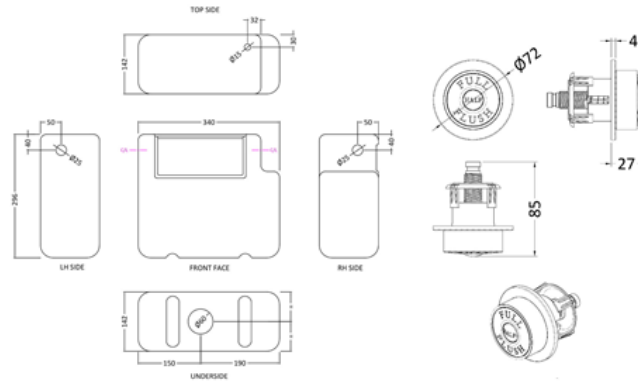

Sales Code: XTY8T01

Description: Dual Flush Cistern & Trad Push Button

Packaging Details

Barcode: 5056211891888

Sales Code: XTY008

Description: Dual Flush Universal Concealed Cistern

Product Dimensions

Length (mm):	
Width (mm):	340
Height (mm):	296
Depth (mm):	142
Nett Weight (kg):	1.7

Packaging Dimensions

Height (mm):	300
Width (mm):	150
Depth (mm):	350
Gross Weight (kg):	1.7

Packaging Data

Box Colour:	Brown Cardboard Box
Box Qty:	1
Label Size:	100 x 50
Label Colour:	White Label
Label Qty:	2

Outer Box Dimensions (If Applicable)

Height (mm):	
Width (mm):	
Length (mm):	
Depth (mm):	
Gross Weight (kg):	
Barcode:	5055275826683

Product Details

Country of Origin:	China
Fitting Instruction:	No
CE Certification:	
Product Material:	Plastic
Heating Element Wattage:	Not Applicable
Colour/Finish:	White
Product Diameter:	Not Applicable
Connection Size:	1/2" Bsp

Sales Code: TDPB01

Description: Traditional Dual Flush Push Button

Product Dimensions

Length (mm):	
Width (mm):	72
Height (mm):	72
Depth (mm):	85
Nett Weight (kg):	0.2

Packaging Dimensions

Height (mm):	50
Width (mm):	155
Depth (mm):	80
Gross Weight (kg):	0.2