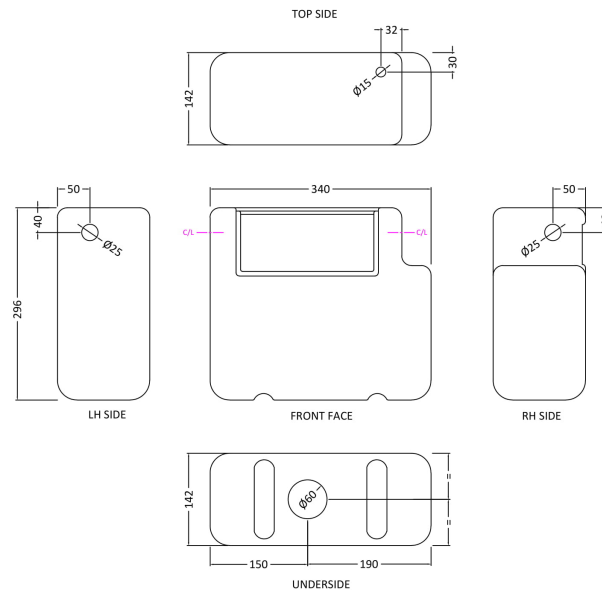

### Product Dimensions

Length (mm):	
Width (mm):	340
Height (mm):	296
Depth (mm):	142
Nett Weight (kg):	1.7

### Packaging Dimensions

Height (mm):	300
Width (mm):	150
Depth (mm):	350
Gross Weight (kg):	1.7

### Outer Box Dimensions (If Applicable)

Height (mm):	
Width (mm):	
Length (mm):	
Depth (mm):	
Gross Weight (kg):	
Barcode:	5055275826683

Sales Code: MDPB02

Description: Square Dual Flush Push Button

**Product Dimensions**

Length (mm):	
Width (mm):	70
Height (mm):	70
Depth (mm):	99
Nett Weight (kg):	0.2

**Packaging Dimensions**

Height (mm):	50
Width (mm):	155
Depth (mm):	80
Gross Weight (kg):	0.2