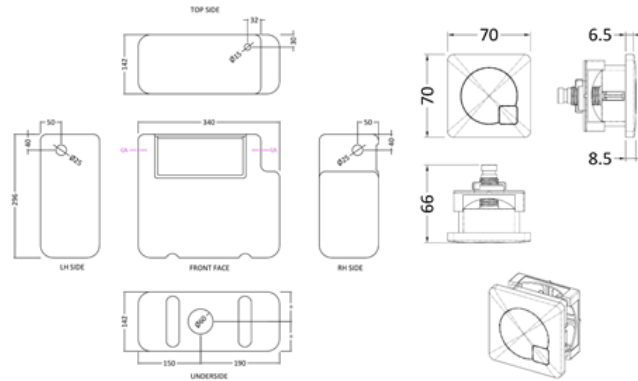

Sales Code: XTY8M02

Description: Dual Flush Cistern & Square Push Button

Packaging Details

Barcode: 5056211891901