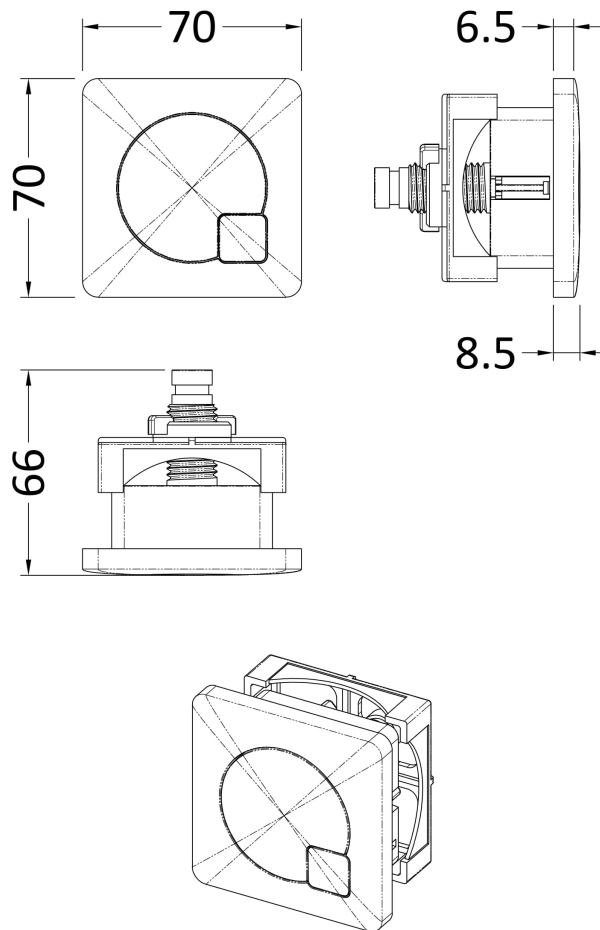

### Product Dimensions

Length (mm):	
Width (mm):	340
Height (mm):	296
Depth (mm):	142
Nett Weight (kg):	1.7

### Outer Box Dimensions (If Applicable)

Height (mm):	
Width (mm):	
Length (mm):	
Depth (mm):	
Gross Weight (kg):	
Barcode:	5055275826683

### Product Details

Country of Origin:	China
Fitting Instruction:	No
CE Certification:	
Product Material:	Plastic
Heating Element Wattage:	Not Applicable
Colour/Finish:	White
Product Diameter:	Not Applicable
Connection Size:	1/2" Bsp

Sales Code: MDPB02

Description: Square Dual Flush Push Button

**Product Dimensions**

Length (mm):	
Width (mm):	70
Height (mm):	70
Depth (mm):	99
Nett Weight (kg):	0.2

**Packaging Dimensions**

Height (mm):	50
Width (mm):	155
Depth (mm):	80
Gross Weight (kg):	0.2