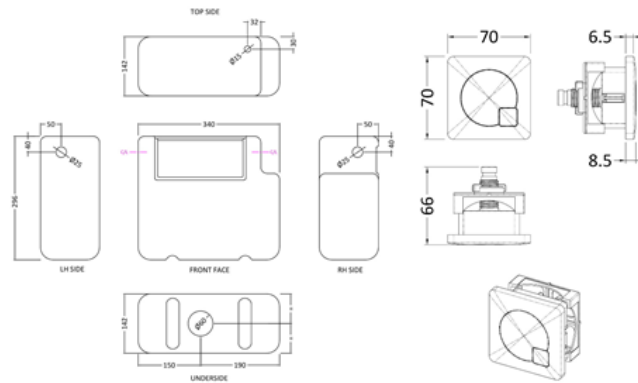

Sales Code: XTY8M01

Description: Dual Flush Cistern & Square Push Button

Packaging Details

Barcode: 5056211892267

Sales Code: XTY008

Description: Dual Flush Universal Concealed Cistern

Product Dimensions

Length (mm):	
Width (mm):	340
Height (mm):	296
Depth (mm):	142
Nett Weight (kg):	1.7

Packaging Dimensions

Height (mm):	300
Width (mm):	150
Depth (mm):	350
Gross Weight (kg):	1.7

Packaging Data

Box Colour:	Brown Cardboard Box
Box Qty:	1
Label Size:	100 x 50
Label Colour:	White Label
Label Qty:	2

Outer Box Dimensions (If Applicable)

Height (mm):	
Width (mm):	
Length (mm):	
Depth (mm):	
Gross Weight (kg):	
Barcode:	5055275826683

Product Details

Country of Origin:	China
Fitting Instruction:	No
CE Certification:	
Product Material:	Plastic
Heating Element Wattage:	Not Applicable
Colour/Finish:	White
Product Diameter:	Not Applicable
Connection Size:	1/2" Bsp

Sales Code: MDPB01

Description: Square Dual Flush Push Button

Product Dimensions

Length (mm):	
Width (mm):	70
Height (mm):	70
Depth (mm):	99
Nett Weight (kg):	0.2

Packaging Dimensions

Height (mm):	50
Width (mm):	155
Depth (mm):	80
Gross Weight (kg):	0.2