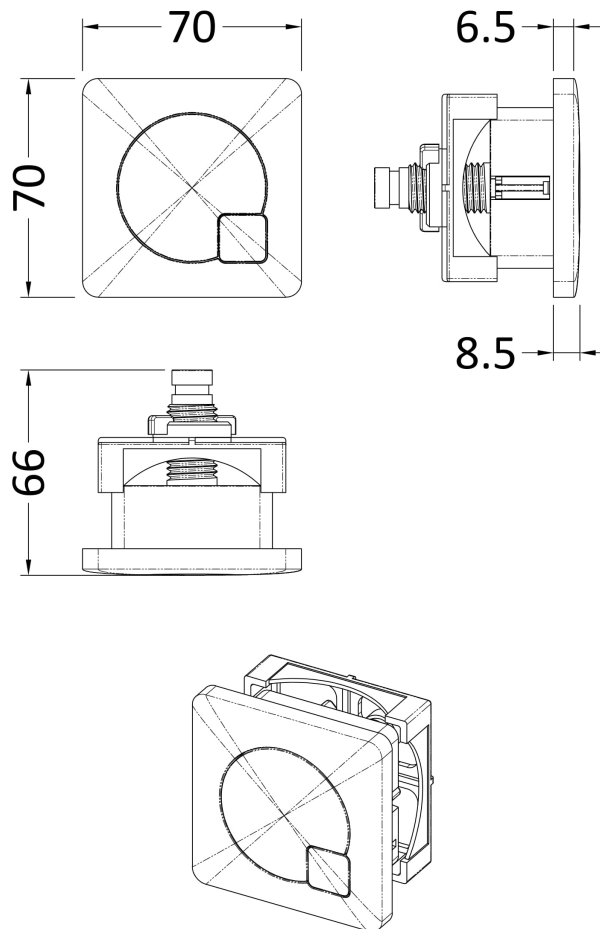

Sales Code: XTY8M01

Description: Dual Flush Cistern & Square Push Button

Packaging Details

Barcode: 5056211892267

Sales Code: XTY008

Description: Dual Flush Universal Concealed Cistern

Product Dimensions

Length (mm):	
Width (mm):	340
Height (mm):	296
Depth (mm):	142
Nett Weight (kg):	1.7

Packaging Dimensions

Height (mm):	300
Width (mm):	150
Depth (mm):	350
Gross Weight (kg):	1.7

Packaging Data

Box Colour:	Brown Cardboard Box
Box Qty:	1
Label Size:	100 x 50
Label Colour:	White Label
Label Qty:	2

Outer Box Dimensions (If Applicable)

Height (mm):	
Width (mm):	
Length (mm):	
Depth (mm):	
Gross Weight (kg):	
Barcode:	5055275826683

Product Details

Country of Origin:	China
Fitting Instruction:	No
CE Certification:	
Product Material:	Plastic
Heating Element Wattage:	Not Applicable
Colour/Finish:	White
Product Diameter:	Not Applicable
Connection Size:	1/2" Bsp

Sales Code: MDPB01

Description: Square Dual Flush Push Button

Product Dimensions

Length (mm):	
Width (mm):	70
Height (mm):	70
Depth (mm):	99
Nett Weight (kg):	0.2

Packaging Dimensions

Height (mm):	50
Width (mm):	155
Depth (mm):	80
Gross Weight (kg):	0.2