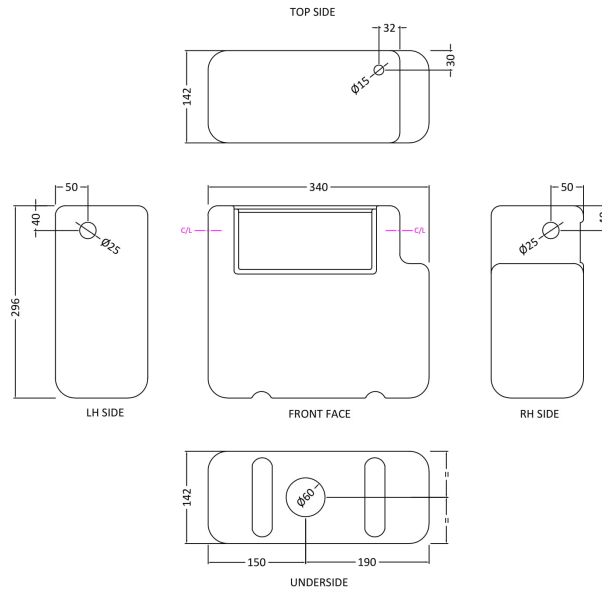

Sales Code: XTY8M01

Description: Dual Flush Cistern & Square Push Button

Packaging Details

Barcode: 5056211892267

Sales Code: XTY008

Description: Dual Flush Universal Concealed Cistern

Product Dimensions

Length (mm):	
Width (mm):	340
Height (mm):	296
Depth (mm):	142
Nett Weight (kg):	1.7

Packaging Dimensions

Height (mm):	300
Width (mm):	150
Depth (mm):	350
Gross Weight (kg):	1.7

Packaging Data

Box Colour:	Brown Cardboard Box
Box Qty:	1
Label Size:	100 x 50
Label Colour:	White Label
Label Qty:	2

Outer Box Dimensions (If Applicable)

Height (mm):	
Width (mm):	
Length (mm):	
Depth (mm):	
Gross Weight (kg):	
Barcode:	5055275826683

Product Details

Country of Origin:	China
Fitting Instruction:	No
CE Certification:	
Product Material:	Plastic
Heating Element Wattage:	Not Applicable
Colour/Finish:	White
Product Diameter:	Not Applicable
Connection Size:	1/2" Bsp

Sales Code: MDPB01

Description: Square Dual Flush Push Button

Product Dimensions

Length (mm):	
Width (mm):	70
Height (mm):	70
Depth (mm):	99
Nett Weight (kg):	0.2

Packaging Dimensions

Height (mm):	50
Width (mm):	155
Depth (mm):	80
Gross Weight (kg):	0.2