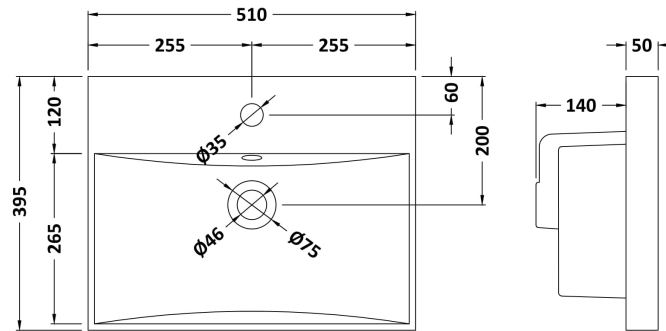

Packaging Dimensions

Height (mm):	780
Width (mm):	495
Depth (mm):	383
Gross Weight (kg):	22

Packaging Data

Box Colour:	Brown Cardboard Box
Box Qty:	1
Label Size:	100 x 50
Label Colour:	White Label
Label Qty:	2

Outer Box Dimensions (If Applicable)

Height (mm):	
Width (mm):	
Depth (mm):	
Gross Weight (kg):	
Barcode:	5056211890362

Product Details

Country of Origin:	China
Fitting Instruction:	No
Certification:	FSC: Yes CE: N/A
Colour:	Satin White
Construction Method:	Cam & Wood Dowel
Construction Type:	Rigid
Cabinet Finish:	Mdf Painted Matt
Fascia Finish:	Mdf Painted Matt
Cabinet Thickness (mm):	18
Fascia Thickness (mm):	18
Drawer Included:	Yes
Drawer Type:	80mm High Metal Softclose
No of Shelves:	1
Hinge Type:	95 Degree Clip-On Soft Close
Hinge Included:	Yes
Adjustable Legs:	No
Fixings Included:	Yes
Handle Style:	Not Applicable
Handle Included:	No, Not Required
Waste Shroud:	Yes
Handle Type:	Handleless

Sales Code: NVM032

Description: 500 Thin Edged Basin 1Th

Product Dimensions

Height (mm):	170
Width (mm):	510
Depth (mm):	395
Nett Weight (kg):	9.5

Packaging Dimensions

Height (mm):	190
Width (mm):	530
Depth (mm):	415
Gross Weight (kg):	10

Packaging Data

Box Colour:	Brown Cardboard Box - Printed
Box Qty:	1
Label Size:	100 x 50
Label Colour:	White Label
Label Qty:	2

Outer Box Dimensions (If Applicable)

Height (mm):	
Width (mm):	
Depth (mm):	
Gross Weight (kg):	
Barcode:	5056211853411