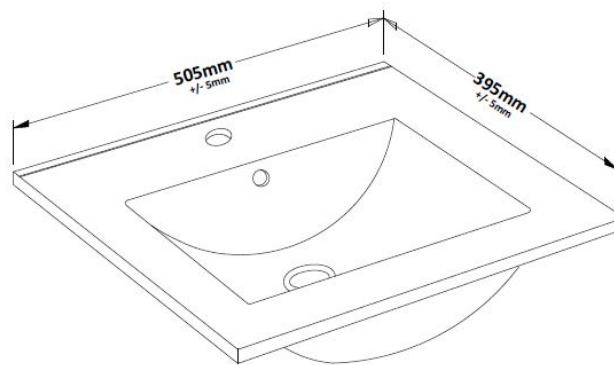

### Product Dimensions

Height (mm):	810
Width (mm):	510
Depth (mm):	383
Nett Weight (kg):	21.5

### Packaging Dimensions

Height (mm):	780
Width (mm):	495
Depth (mm):	383
Gross Weight (kg):	22

### Outer Box Dimensions (If Applicable)

Height (mm):	
Width (mm):	
Depth (mm):	
Gross Weight (kg):	
Barcode:	5056211890362

### Product Dimensions

Height (mm):	170
Width (mm):	500
Depth (mm):	390
Nett Weight (kg):	9