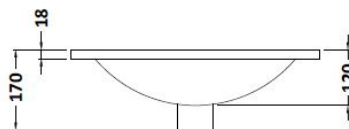

Sales Code: NVM001

Description: 500mm Minimalist Basin 1Th

Product Dimensions

Height (mm):	170
Width (mm):	500
Depth (mm):	390
Nett Weight (kg):	9

Packaging Dimensions

Height (mm):	400
Width (mm):	520
Depth (mm):	200
Gross Weight (kg):	9

Packaging Data

Box Colour:	Brown Cardboard Box
Box Qty:	1
Label Size:	105 x 50
Label Colour:	White Label
Label Qty:	1

Outer Box Dimensions (If Applicable)

Height (mm):	
Width (mm):	
Depth (mm):	
Gross Weight (kg):	
Barcode:	5055275828670

Product Details

Country of Origin:	China
Fitting Instruction:	No
Certification:	CE: WRAS: WRAS No:
Product Material:	Vitreous China
Fixing Supplied:	No

Pans/Bidets: Trap Style: Not Applicable Includes Seat: Not Applicable

Seats: Seat Type: Not Applicable Material: Not Applicable
Function: Not Included Hinge Type: Not Relevant
Hinge Material: Not Applicable

Cisterns: Operating Type: Not Applicable Fittings: None Included
Lever Type: Not Applicable

Basins: Tap Hole: One Taphole Chain Stay Hole: No
Template: Not Required Waste Type Req: Slotted
Overflow Inc: Yes Overflow Cover: Yes
Inner Bowl Depth (mm): 120mm