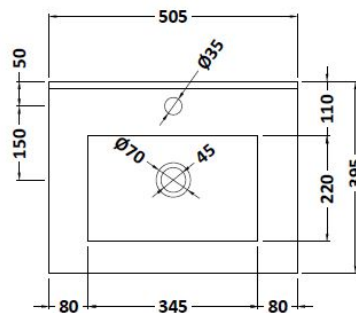

### Product Dimensions

Height (mm):	810
Width (mm):	510
Depth (mm):	383
Nett Weight (kg):	21.5

### Packaging Dimensions

Height (mm):	780
Width (mm):	495
Depth (mm):	383
Gross Weight (kg):	22

### Outer Box Dimensions (If Applicable)

Height (mm):	
Width (mm):	
Depth (mm):	
Gross Weight (kg):	
Barcode:	5056211890362

### Product Dimensions

Height (mm):	170
Width (mm):	500
Depth (mm):	390
Nett Weight (kg):	9