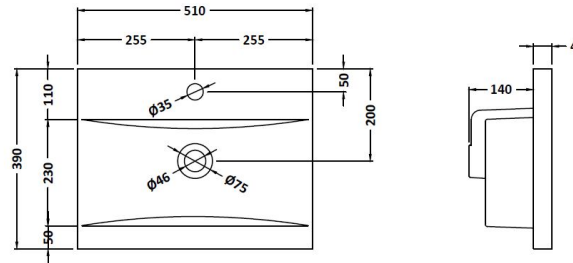

Packaging Dimensions

Height (mm):	780
Width (mm):	495
Depth (mm):	383
Gross Weight (kg):	22

Packaging Data

Box Colour:	Brown Cardboard Box
Box Qty:	1
Label Size:	100 x 50
Label Colour:	White Label
Label Qty:	2

Outer Box Dimensions (If Applicable)

Height (mm):	
Width (mm):	
Depth (mm):	
Gross Weight (kg):	
Barcode:	5056211890362

Product Details

Country of Origin:	China
Fitting Instruction:	No
Certification:	FSC: Yes CE: N/A
Colour:	Satin White
Construction Method:	Cam & Wood Dowel
Construction Type:	Rigid
Cabinet Finish:	MFC Painted Matt
Fascia Finish:	Mdf Painted Matt
Cabinet Thickness (mm):	18
Fascia Thickness (mm):	18
Drawer Included:	Yes
Drawer Type:	80mm High Metal Softclose
No of Shelves:	1
Hinge Type:	95 Degree Clip-On Soft Close
Hinge Included:	Yes
Adjustable Legs:	No
Fixings Included:	Yes
Handle Style:	Not Applicable
Handle Included:	No, Not Required
Waste Shroud:	Yes
Handle Type:	Handleless

Sales Code: NVM012

Description: 500 Mid-Edged Basin 1 Th

Product Dimensions

Height (mm):	180
Width (mm):	510
Depth (mm):	390
Nett Weight (kg):	10.54

Packaging Dimensions

Height (mm):	210
Width (mm):	410
Depth (mm):	530
Gross Weight (kg):	10.54

Packaging Data

Box Colour:	Brown Cardboard Box - Printed
Box Qty:	1
Label Size:	100 x 50
Label Colour:	White Label
Label Qty:	2

Outer Box Dimensions (If Applicable)

Height (mm):	
Width (mm):	
Depth (mm):	
Gross Weight (kg):	
Barcode:	5055369043446