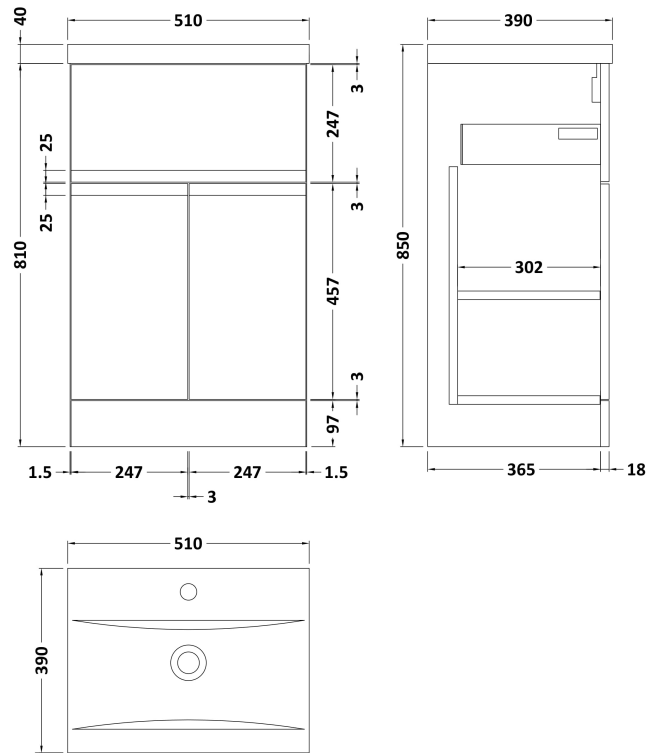

Sales Code: URB101A

Description: 500 F/S 2-Door/Drawer Unit & Basin 1

Packaging Details

Barcode: 5056211892366

Sales Code: URB124

Description: 500 F/S 2-Door/Drawer Unit

Product Dimensions

Height (mm):	810
Width (mm):	510
Depth (mm):	383
Nett Weight (kg):	21.5

Packaging Dimensions

Height (mm):	780
Width (mm):	495
Depth (mm):	383
Gross Weight (kg):	22

Packaging Data

Box Colour:	Brown Cardboard Box
Box Qty:	1
Label Size:	100 x 50
Label Colour:	White Label
Label Qty:	2

Sales Code: NVM012

Description: 500 Mid-Edged Basin 1 Th

Product Dimensions

Height (mm):	180
Width (mm):	510
Depth (mm):	390
Nett Weight (kg):	10.54

Packaging Dimensions

Height (mm):	210
Width (mm):	410
Depth (mm):	530
Gross Weight (kg):	10.54

Packaging Data

Box Colour:	Brown Cardboard Box - Printed
Box Qty:	1
Label Size:	100 x 50
Label Colour:	White Label
Label Qty:	2

Outer Box Dimensions (If Applicable)

Height (mm):	
Width (mm):	
Depth (mm):	
Gross Weight (kg):	
Barcode:	5055369043446