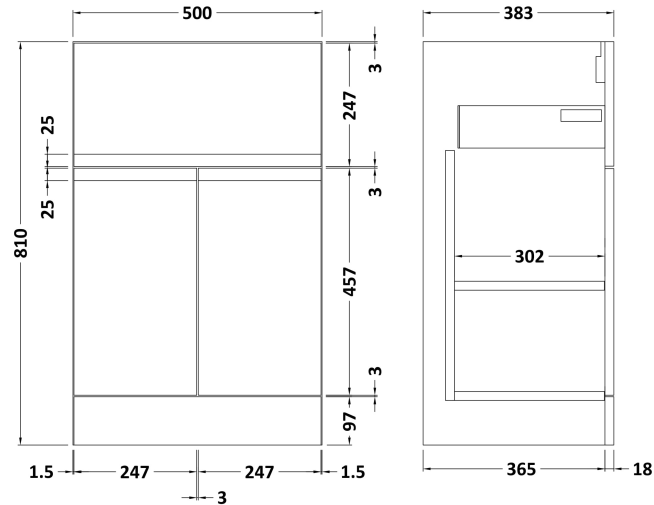

Sales Code: URB101A

Description: 500 F/S 2-Door/Drawer Unit & Basin 1

Packaging Details

Barcode: 5056211892366

Sales Code: URB124

Description: 500 F/S 2-Door/Drawer Unit

Product Dimensions

Height (mm):	810
Width (mm):	510
Depth (mm):	383
Nett Weight (kg):	21.5

Packaging Dimensions

Height (mm):	780
Width (mm):	495
Depth (mm):	383
Gross Weight (kg):	22

Packaging Data

Box Colour:	Brown Cardboard Box
Box Qty:	1
Label Size:	100 x 50
Label Colour:	White Label
Label Qty:	2

Sales Code: NVM012

Description: 500 Mid-Edged Basin 1 Th

Product Dimensions

Height (mm):	180
Width (mm):	510
Depth (mm):	390
Nett Weight (kg):	10.54

Packaging Dimensions

Height (mm):	210
Width (mm):	410
Depth (mm):	530
Gross Weight (kg):	10.54

Packaging Data

Box Colour:	Brown Cardboard Box - Printed
Box Qty:	1
Label Size:	100 x 50
Label Colour:	White Label
Label Qty:	2

Outer Box Dimensions (If Applicable)

Height (mm):	
Width (mm):	
Depth (mm):	
Gross Weight (kg):	
Barcode:	5055369043446