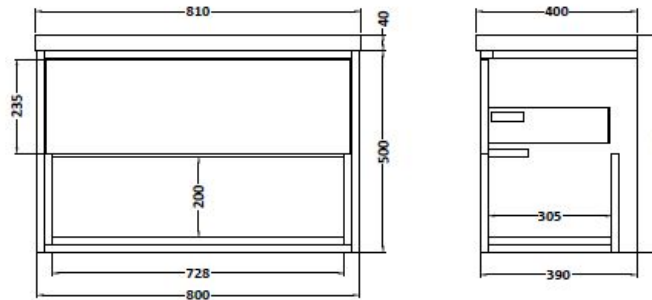

Sales Code: CST988D

Description: 800 W/H Drawer Unit & Basin 3

Packaging Details

Barcode: 5056211885399

Sales Code: FMC988

Description: 800mm W/H Van With Open Shelf

Product Dimensions

Height (mm):	500
Width (mm):	800
Depth (mm):	390
Nett Weight (kg):	30.8

Packaging Dimensions

Height (mm):	500
Width (mm):	798
Depth (mm):	383
Gross Weight (kg):	31.8

Packaging Data

Box Colour:	Brown Cardboard Box
Box Qty:	1
Label Size:	100 x 50
Label Colour:	White Label
Label Qty:	2

Outer Box Dimensions (If Applicable)

Height (mm):	
Width (mm):	
Depth (mm):	
Gross Weight (kg):	
Barcode:	5055369097043

Product Details

Country of Origin:	Ireland
Fitting Instruction:	No
Certification:	FSC: Yes CE: N/A
Colour:	White Gloss/Coco Bolo
Construction Method:	Glue & Dowelled
Construction Type:	Rigid
Cabinet Finish:	MFC Gloss
Fascia Finish:	Mdf Vinyl Gloss
Cabinet Thickness (mm):	18
Fascia Thickness (mm):	18
Drawer Included:	Yes
Drawer Type:	Blum Tip-On (Push To Open)
No of Shelves:	0
Hinge Type:	Not Applicable
Hinge Included:	No
Adjustable Legs:	No
Fixings Included:	Yes
Handle Style:	Not Applicable
Handle Included:	No, Not Required
Waste Shroud:	Yes
Handle Type:	Handleless

Sales Code: NVM035

Description: 800 Thin Edged Basin 1Th

Product Dimensions

Height (mm):	170
Width (mm):	810
Depth (mm):	395
Nett Weight (kg):	14.5

Packaging Dimensions

Height (mm):	190
Width (mm):	830
Depth (mm):	415
Gross Weight (kg):	15