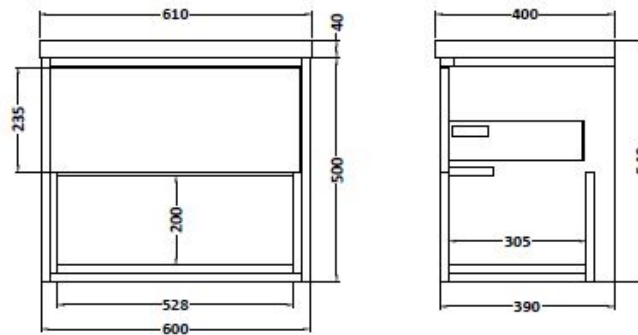

Sales Code: CST986D

Description: 600 W/H Drawer Unit & Basin 3

Packaging Details

Barcode: 5056211886136

Sales Code: FMC986

Description: 600mm W/H Van With Open Shelf

Product Dimensions

Height (mm):	500
Width (mm):	600
Depth (mm):	390
Nett Weight (kg):	20

Packaging Dimensions

Height (mm):	500
Width (mm):	598
Depth (mm):	383
Gross Weight (kg):	21.28

Packaging Data

Box Colour:	Brown Cardboard Box
Box Qty:	1
Label Size:	100 x 50
Label Colour:	White Label
Label Qty:	2

Outer Box Dimensions (If Applicable)

Height (mm):	
Width (mm):	
Depth (mm):	
Gross Weight (kg):	
Barcode:	5055369097029

Product Details

Country of Origin:	Ireland
Fitting Instruction:	No
Certification:	FSC: Yes CE: N/A
Colour:	White Gloss/Coco Bolo
Construction Method:	Glue & Dowelled
Construction Type:	Rigid
Cabinet Finish:	MFC Gloss
Fascia Finish:	Mdf Vinyl Gloss
Cabinet Thickness (mm):	18
Fascia Thickness (mm):	18
Drawer Included:	Yes
Drawer Type:	Blum Tip-On (Push To Open)
No of Shelves:	0
Hinge Type:	Not Applicable
Hinge Included:	No
Adjustable Legs:	No
Fixings Included:	Yes
Handle Style:	Not Applicable
Handle Included:	No, Not Required
Waste Shroud:	Yes
Handle Type:	Handleless

Sales Code: NVM033

Description: 600 Thin Edged Basin 1Th

Product Dimensions

Height (mm):	170
Width (mm):	610
Depth (mm):	395
Nett Weight (kg):	11

Packaging Dimensions

Height (mm):	190
Width (mm):	630
Depth (mm):	415
Gross Weight (kg):	11.5