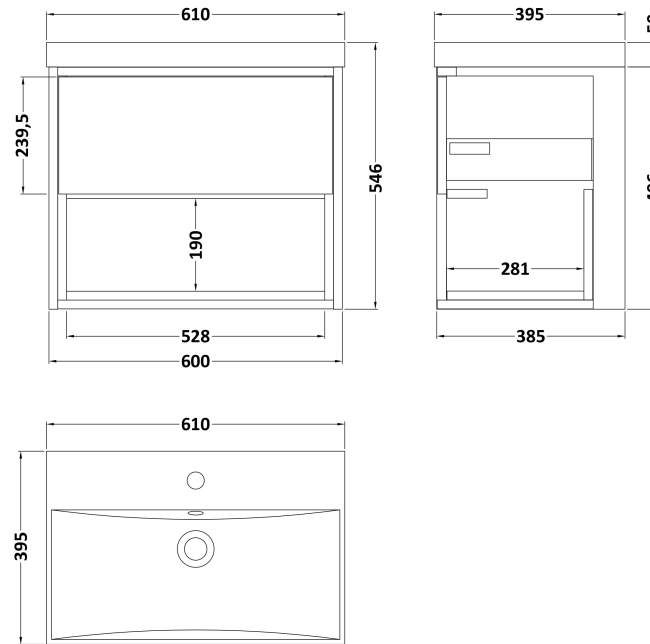

Sales Code: CST986D

Description: 600 W/H Drawer Unit & Basin 3

Packaging Details

Barcode: 5056211886136

Sales Code: FMC986

Description: 600mm W/H Van With Open Shelf

Product Dimensions

Height (mm):	500
Width (mm):	600
Depth (mm):	390
Nett Weight (kg):	20

Packaging Dimensions

Height (mm):	500
Width (mm):	598
Depth (mm):	383
Gross Weight (kg):	21.28

Packaging Data

Box Colour:	Brown Cardboard Box
Box Qty:	1
Label Size:	100 x 50
Label Colour:	White Label
Label Qty:	2

Outer Box Dimensions (If Applicable)

Height (mm):	
Width (mm):	
Depth (mm):	
Gross Weight (kg):	
Barcode:	5055369097029

Product Details

Country of Origin:	Ireland
Fitting Instruction:	No
Certification:	FSC: Yes CE: N/A
Colour:	White Gloss/Coco Bolo
Construction Method:	Glue & Dowelled
Construction Type:	Rigid
Cabinet Finish:	MFC Gloss
Fascia Finish:	Mdf Vinyl Gloss
Cabinet Thickness (mm):	18
Fascia Thickness (mm):	18
Drawer Included:	Yes
Drawer Type:	Blum Tip-On (Push To Open)
No of Shelves:	0
Hinge Type:	Not Applicable
Hinge Included:	No
Adjustable Legs:	No
Fixings Included:	Yes
Handle Style:	Not Applicable
Handle Included:	No, Not Required
Waste Shroud:	Yes
Handle Type:	Handleless

Sales Code: NVM033

Description: 600 Thin Edged Basin 1Th

Product Dimensions

Height (mm):	170
Width (mm):	610
Depth (mm):	395
Nett Weight (kg):	11

Packaging Dimensions

Height (mm):	190
Width (mm):	630
Depth (mm):	415
Gross Weight (kg):	11.5